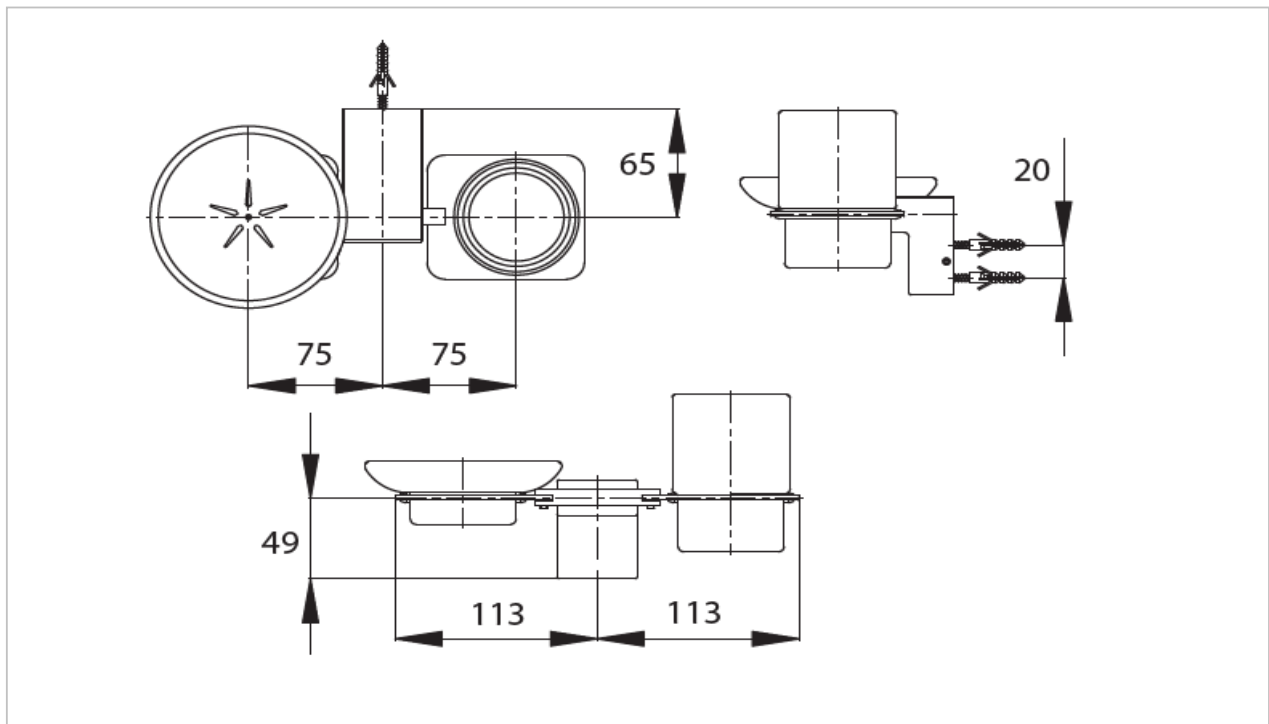

"Eureka" Soap Tumbler Holder

Product Features

Suggestion Fittings & Parts

Remark : We reserve the right to change some parts for suitability.

TOTO (THAILAND) CO.,LTD

Bangkok Office : 598 Q House Ploenjit Building., G floor., Ploenchit Rd.,Lumpini, Pathumwan, Bangkok. 10330 Thailand
Tel : +(66)2-650-9925(AUTO) Fax : +(66)2-650-9923-4
www.toto.co.th