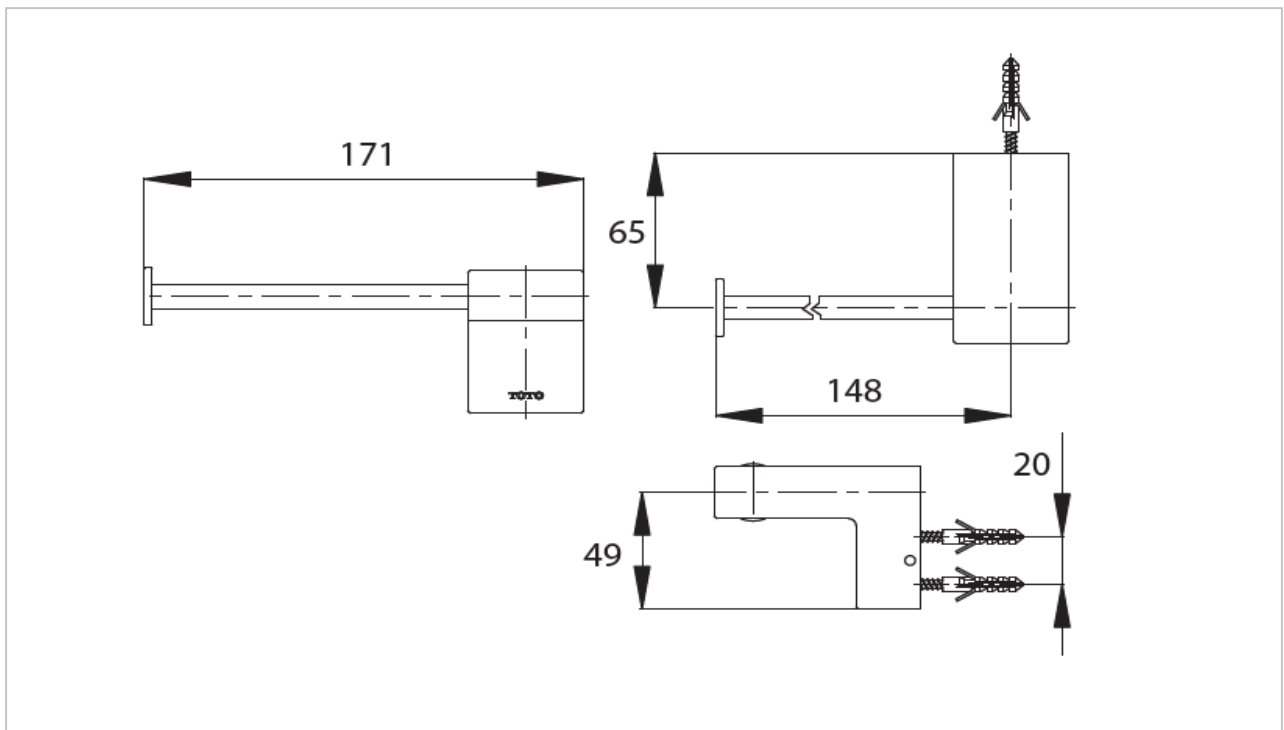

"Eureka" Paper Holder

Product Features

Suggestion Fittings & Parts

Remark : We reserve the right to change some parts for suitability.

TOTO (THAILAND) CO.,LTD

Bangkok Office : 598 Q House Ploenjit Building., G floor., Ploenchit Rd., Lumpini, Pathumwan, Bangkok. 10330 Thailand
Tel : +(66)2-650-9925(AUTO) Fax : +(66)2-650-9923-4
www.toto.co.th