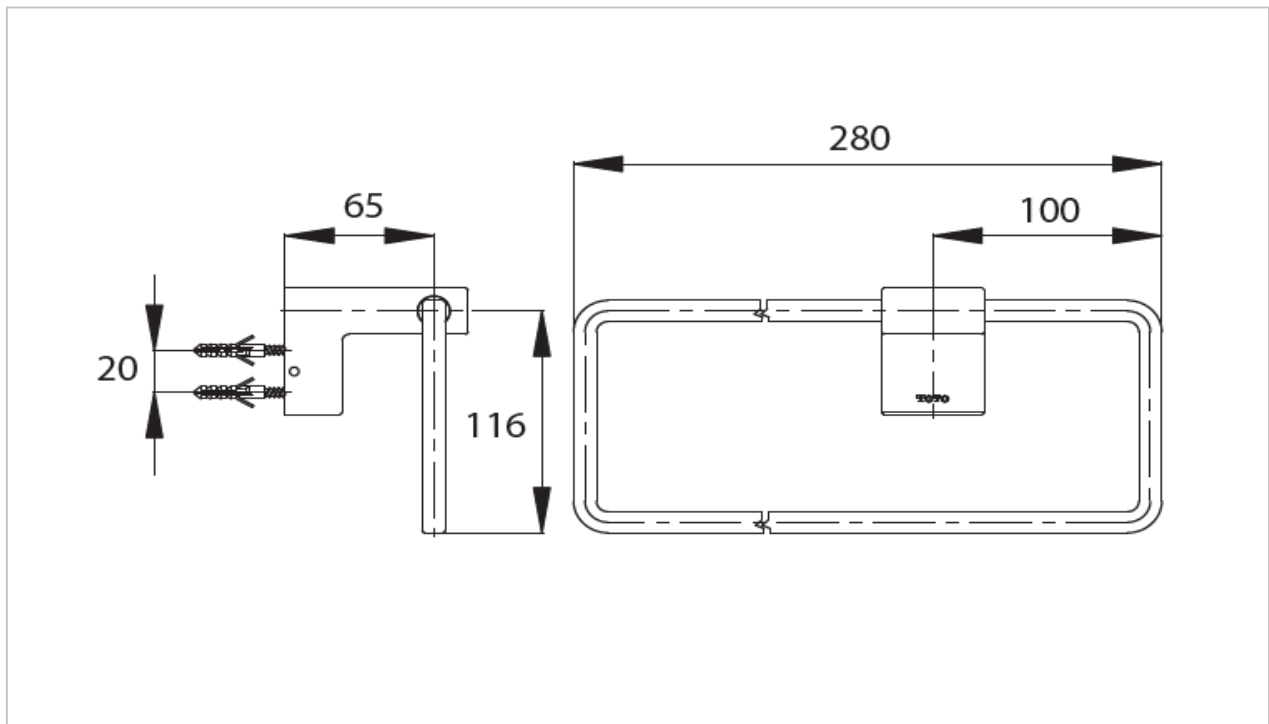

"Eureka" Towel Ring

Product Features

Suggestion Fittings & Parts

Remark : We reserve the right to change some parts for suitability.

TOTO (THAILAND) CO.,LTD

Bangkok Office : 598 Q House Ploenjit Building., G floor., Ploenchit Rd.,Lumpini, Pathumwan, Bangkok. 10330 Thailand
Tel : +(66)2-650-9925(AUTO) Fax : +(66)2-650-9923-4