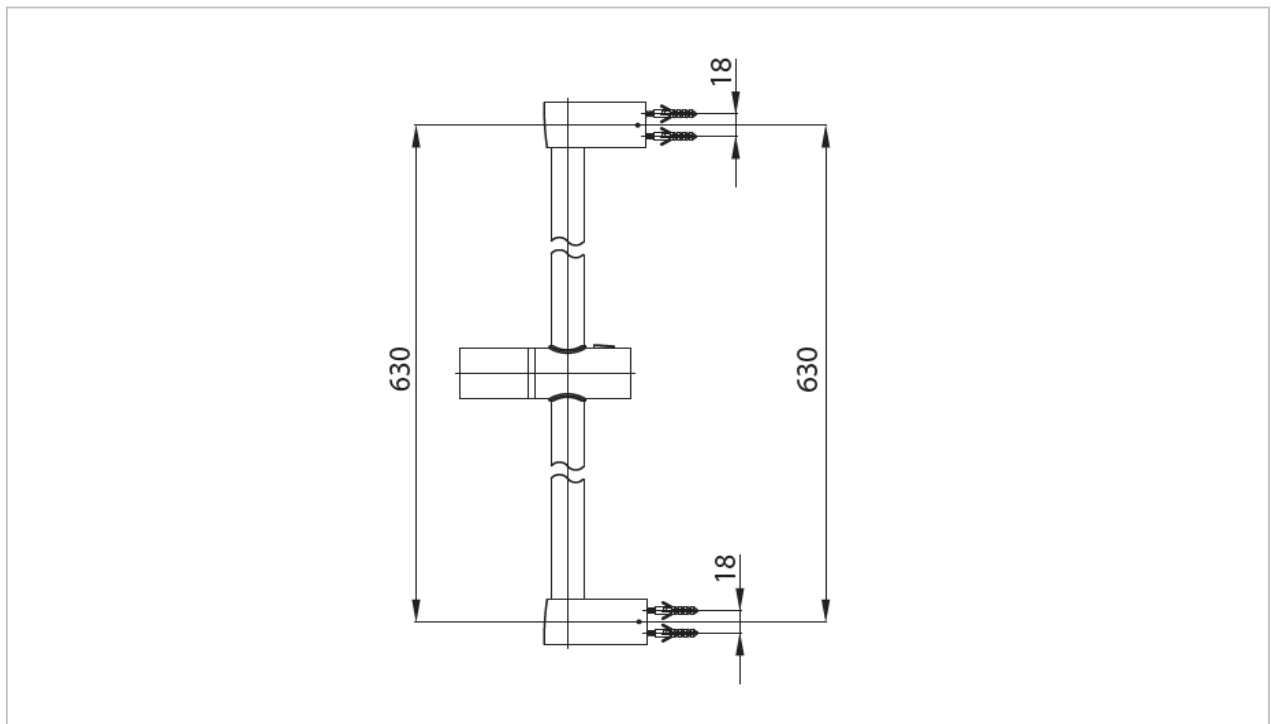

TOTO

FAUCET&SHOWER

TS729(HM)

Sliding Rail

Product Features

Suggestion Fittings & Parts

Remark : We reserve the right to change some parts for suitability.

TOTO (THAILAND) CO.,LTD