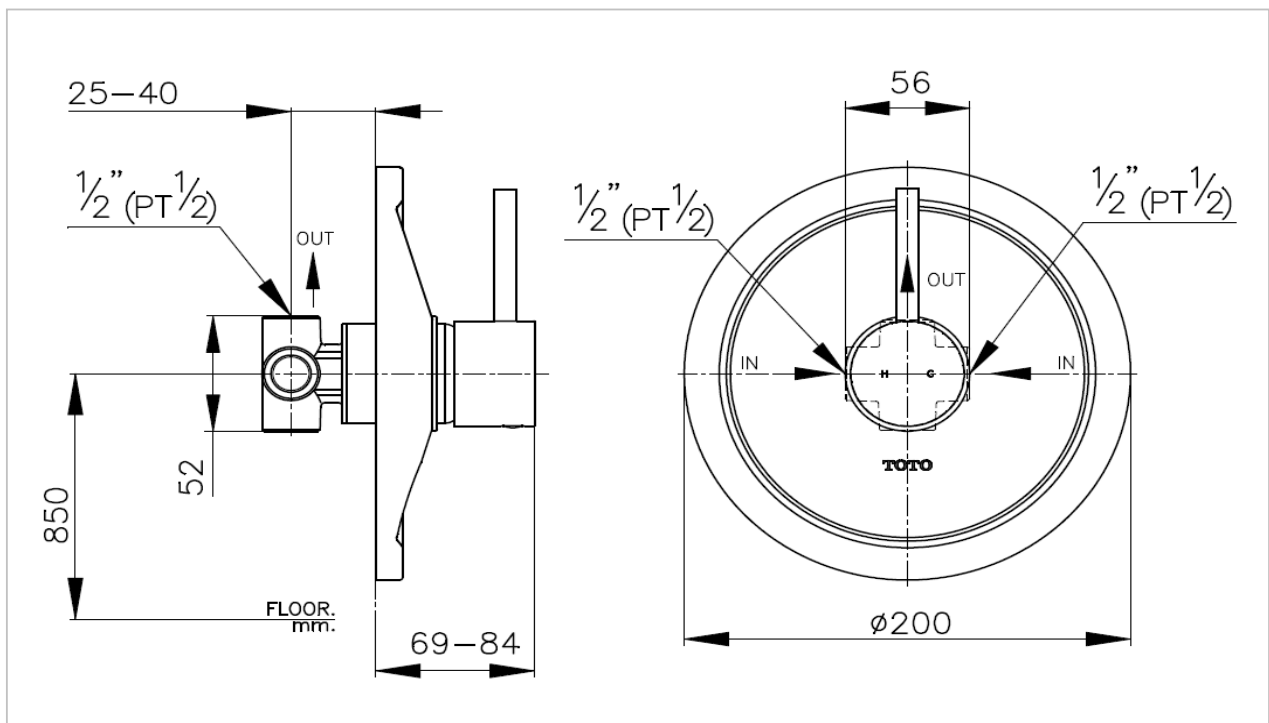

TOTO

FAUCET&SHOWER

TS726A

"Ramo" Bath Mixer for Fixed Shower

Product Features

Suggestion Fittings & Parts

Remark : We reserve the right to change some parts for suitability.

TOTO (THAILAND) CO.,LTD