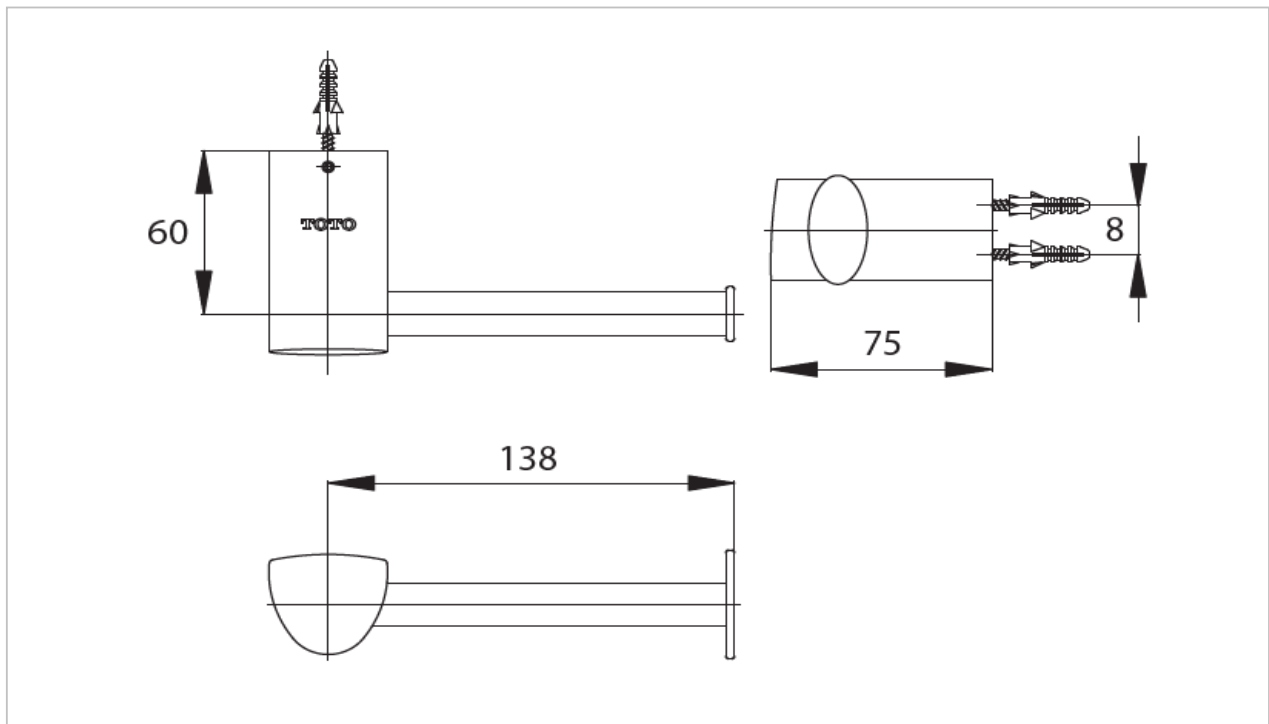

"Bellini" Paper Holder

Product Features

Suggestion Fittings & Parts

Remark : We reserve the right to change some parts for suitability.

TOTO (THAILAND) CO.,LTD

Bangkok Office : 598 Q House Ploenjit Building., G floor., Ploenchit Rd.,Lumpini, Pathumwan, Bangkok. 10330 Thailand
Tel : +(66)2-650-9925(AUTO) Fax : +(66)2-650-9923-4
www.toto.co.th