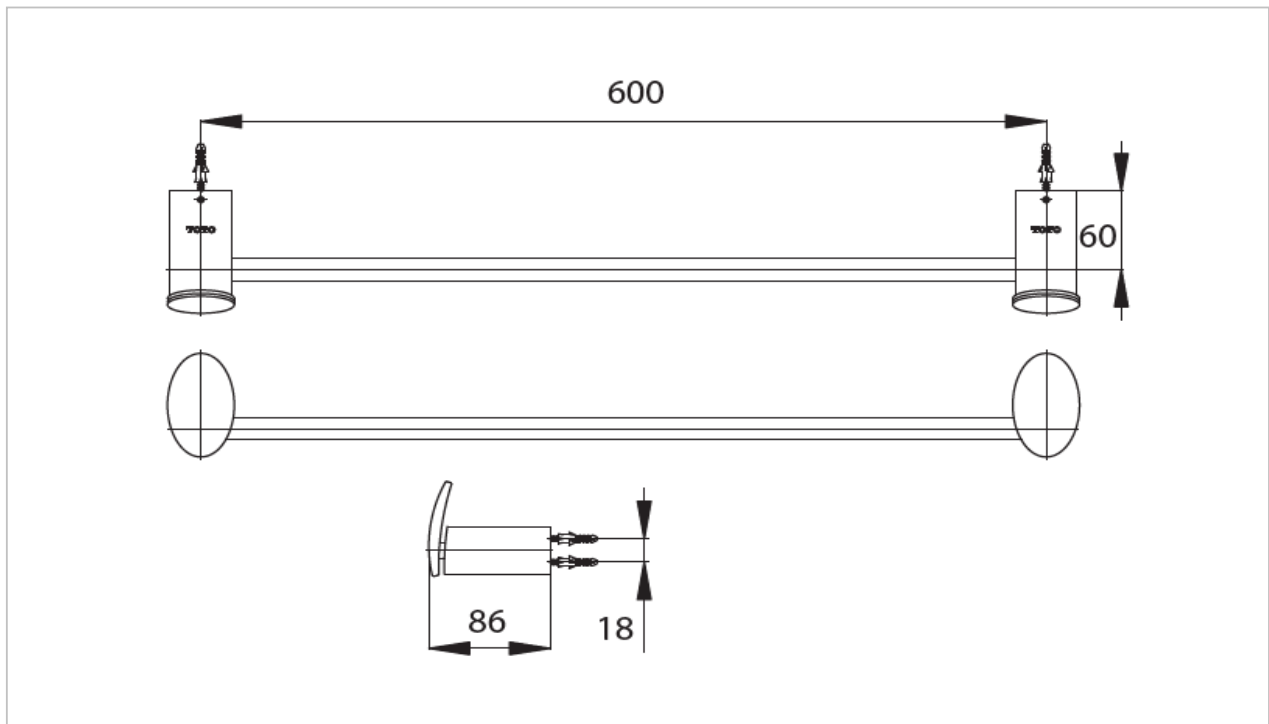

"Bellini" Towel Bar

Product Features

Towel Bar (640 mm)

Suggestion Fittings & Parts

Remark : We reserve the right to change some parts for suitability.

TOTO (THAILAND) CO.,LTD

Bangkok Office : 598 Q House Ploenjit Building., G floor., Ploenchit Rd.,Lumpini, Pathumwan, Bangkok. 10330 Thailand