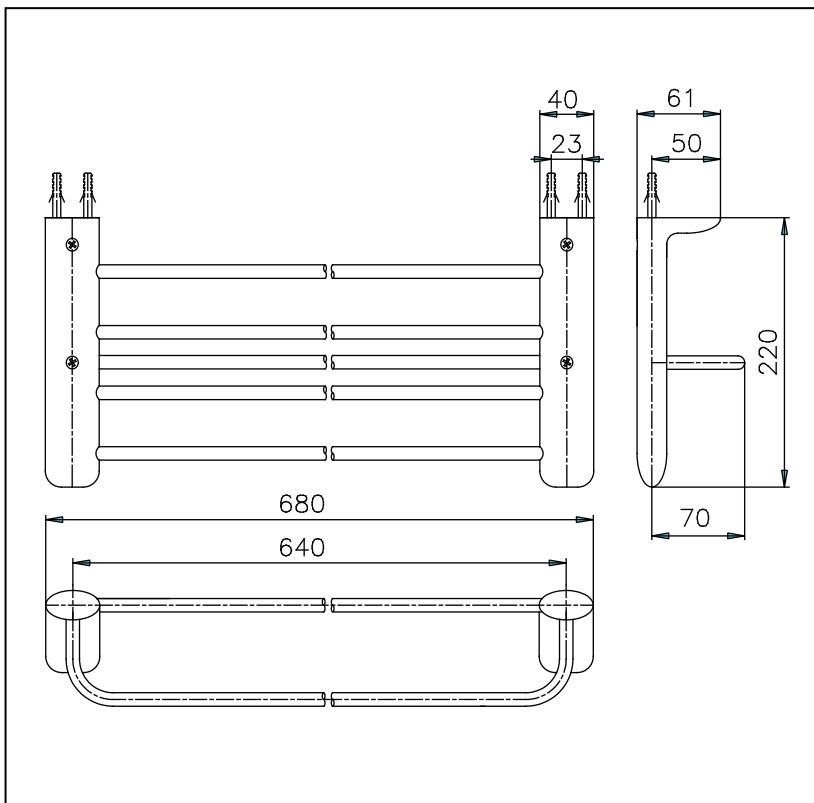

## Parts description

- **TS716**  
Towel Bar Towel Shelf  
(Length : 640 mm)

## Drawing: