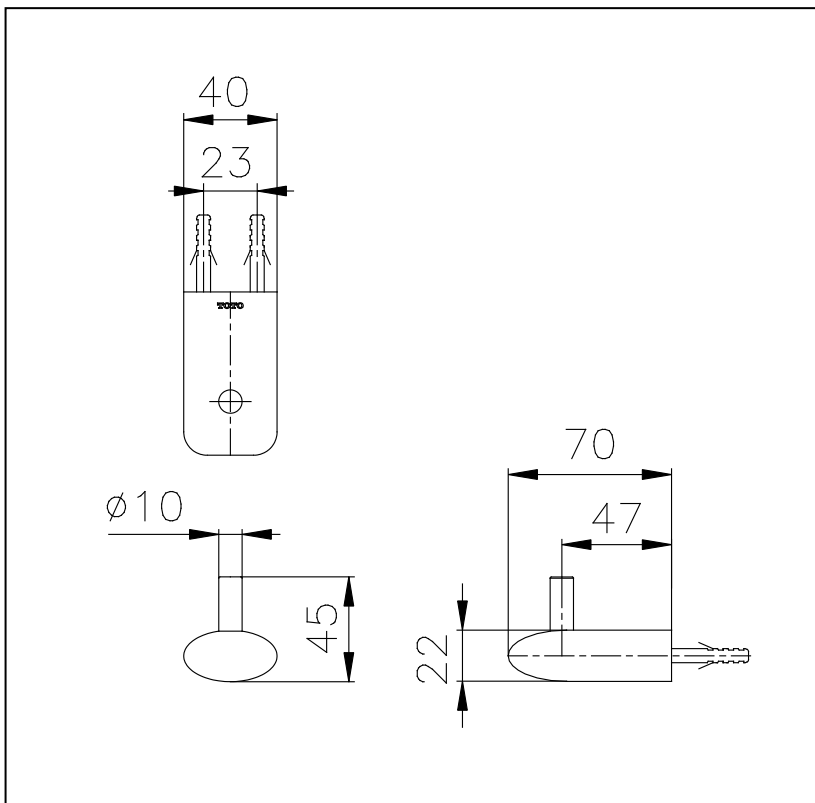

Item number: **TS715** (Basic+ Series)

Features

- Simple installation, easy to use

Specifications

Finish : Nickel Chrome
Material : Brass

Parts description

- **TS715**
Robe Hook

Drawing: