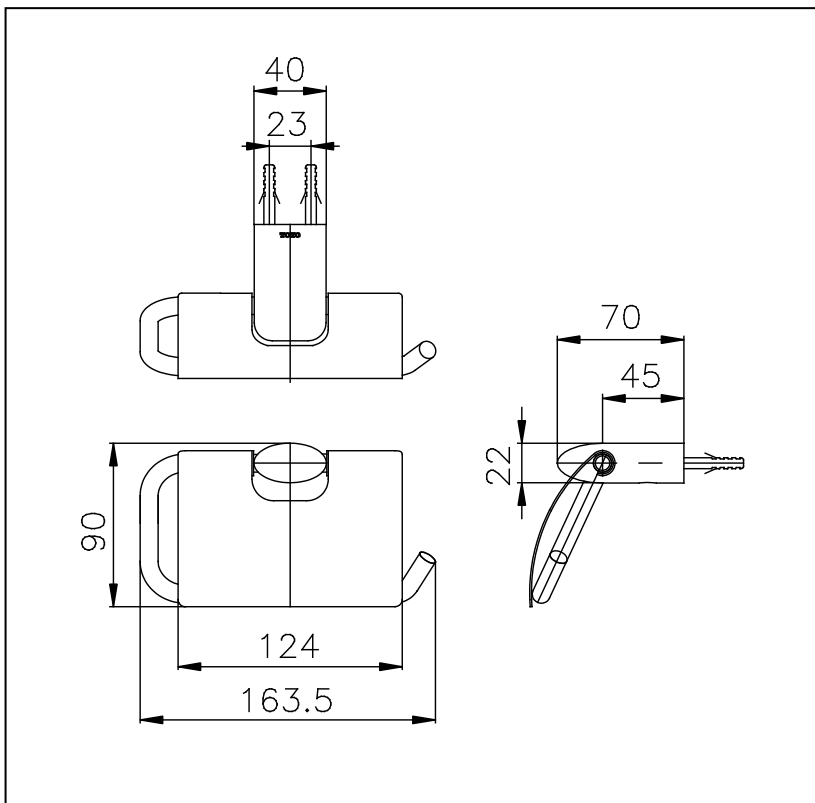

Item number: **TS708** (Basic+ Series)

Features

- Simple installation, easy to use

Specifications

Finish : Nickel Chrome
Material : Brass

Parts description

- **TS708**
Paper Holder

Drawing: