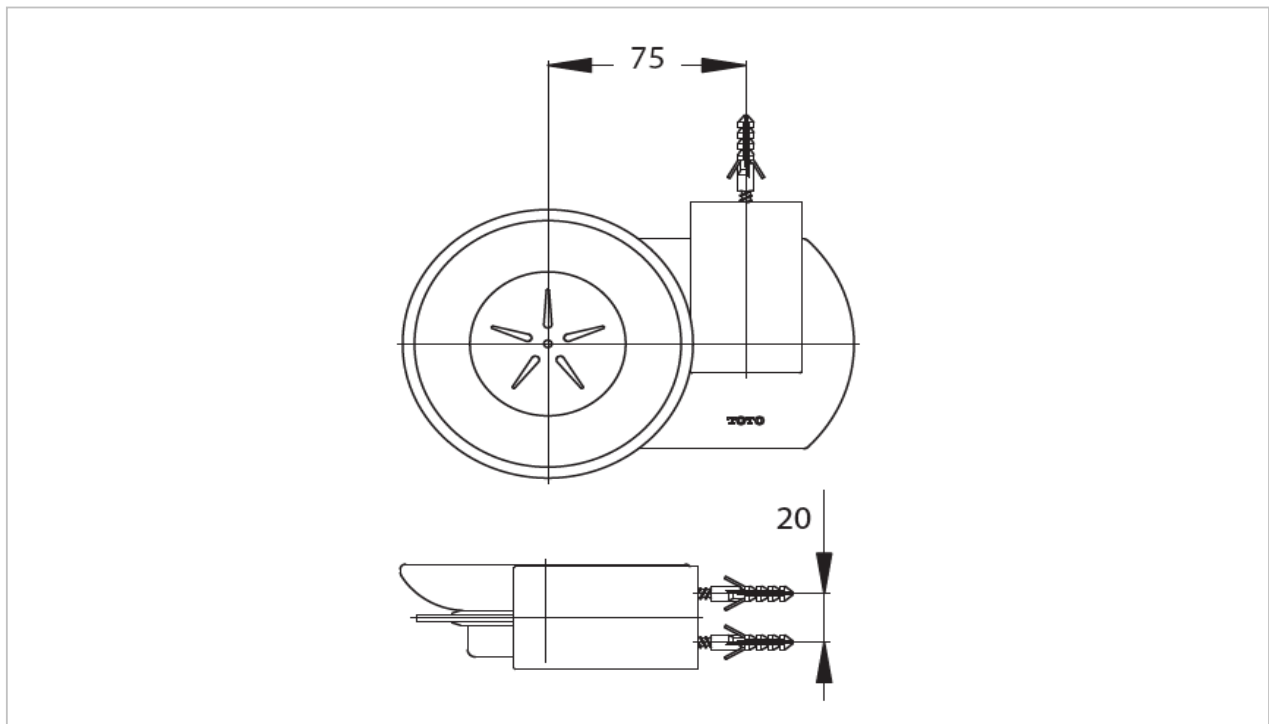

"Tajima" Soap Holder

Product Features

Suggestion Fittings & Parts

Remark : We reserve the right to change some parts for suitability.

TOTO (THAILAND) CO.,LTD

Bangkok Office : 598 Q House Ploenjit Building., G floor., Ploenchit Rd.,Lumpini, Pathumwan, Bangkok. 10330 Thailand
Tel : +(66)2-650-9925(AUTO) Fax : +(66)2-650-9923-4
www.toto.co.th