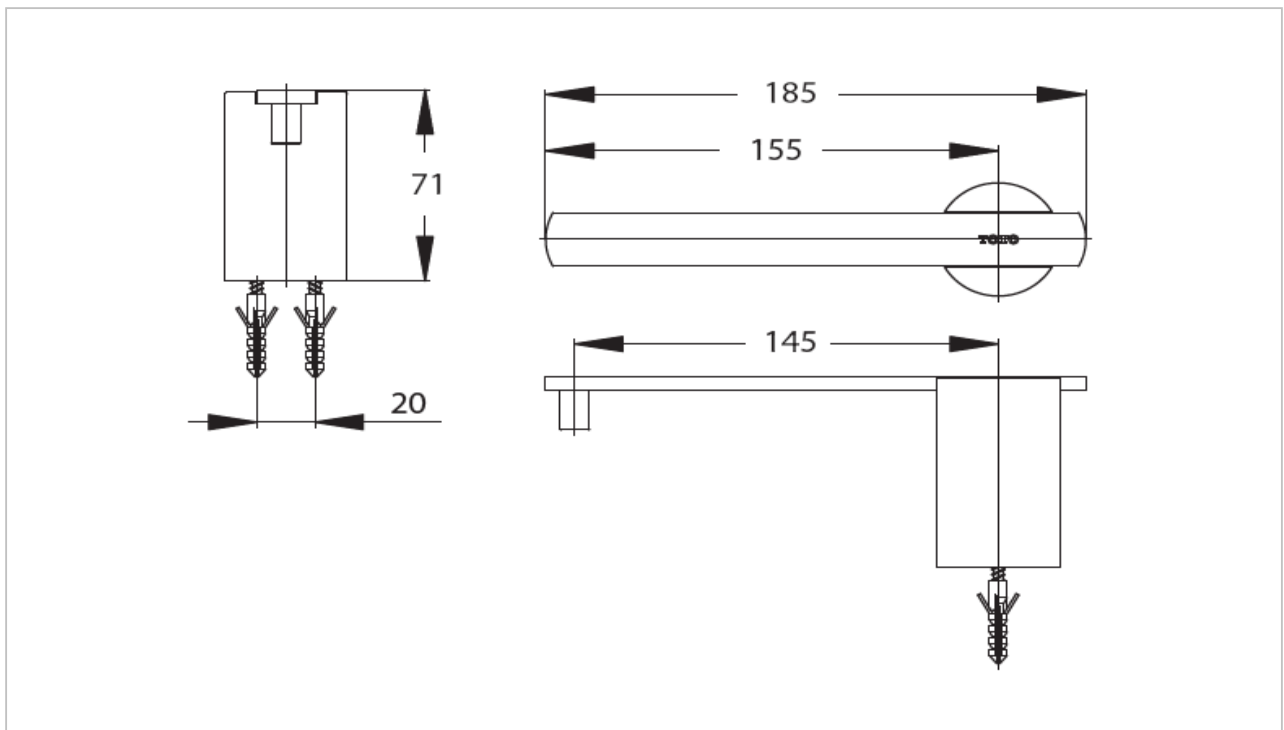

"Tajima" Paper Holder

Product Features

Suggestion Fittings & Parts

Remark : We reserve the right to change some parts for suitability.

TOTO (THAILAND) CO.,LTD

Bangkok Office : 598 Q House Ploenjit Building., G floor., Ploenchit Rd., Lumpini, Pathumwan, Bangkok. 10330 Thailand
Tel : +(66)2-650-9925(AUTO) Fax : +(66)2-650-9923-4
www.toto.co.th