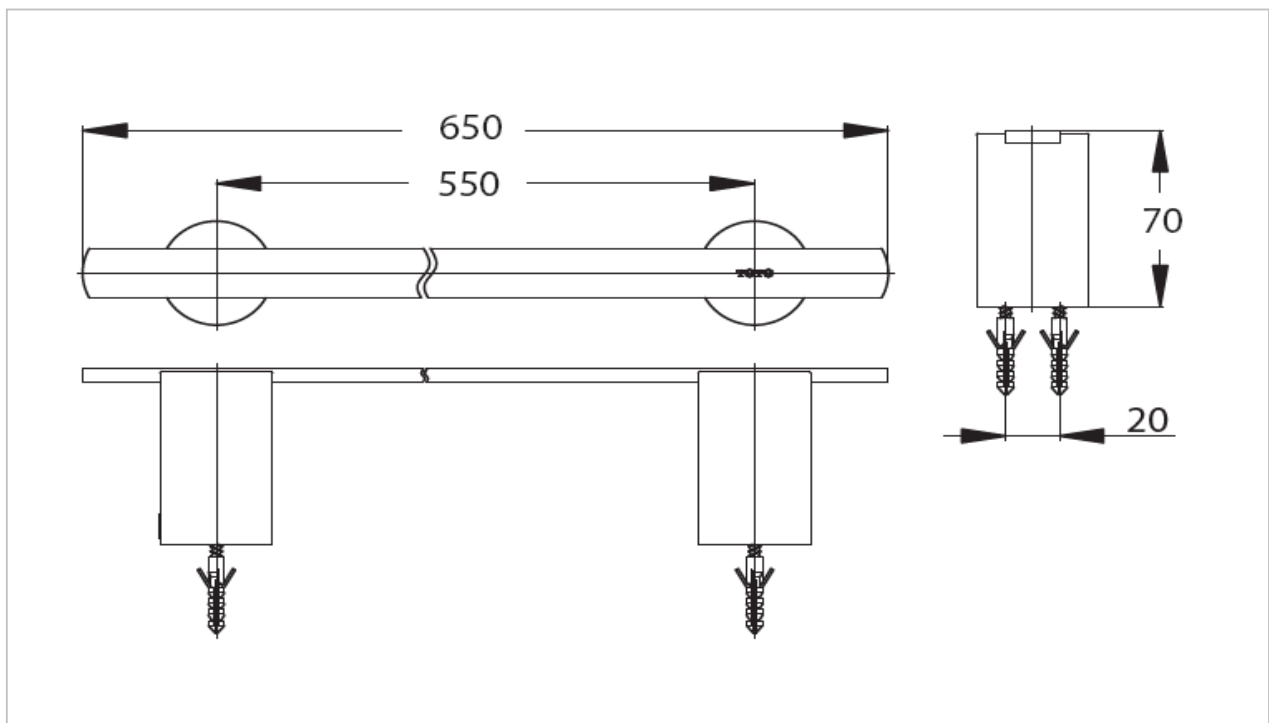

"Tajima" Towel Bar

Product Features

Towel Bar (650 mm)

Suggestion Fittings & Parts

Remark : We reserve the right to change some parts for suitability.

TOTO (THAILAND) CO.,LTD

Bangkok Office : 598 Q House Ploenjit Building., G floor., Ploenchit Rd.,Lumpini, Pathumwan, Bangkok. 10330 Thailand