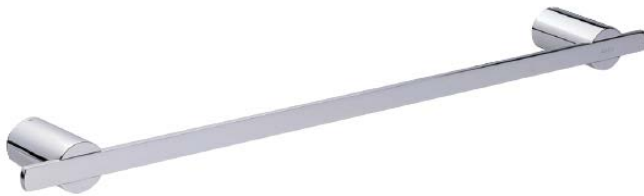

"Tajima" Towel Bar

Product Features

Towel Bar (650 mm)

Suggestion Fittings & Parts

Remark : We reserve the right to change some parts for suitability.

TOTO (THAILAND) CO.,LTD

Bangkok Office : 598 Q House Ploenjit Building., G floor., Ploenchit Rd.,Lumpini, Pathumwan, Bangkok. 10330 Thailand