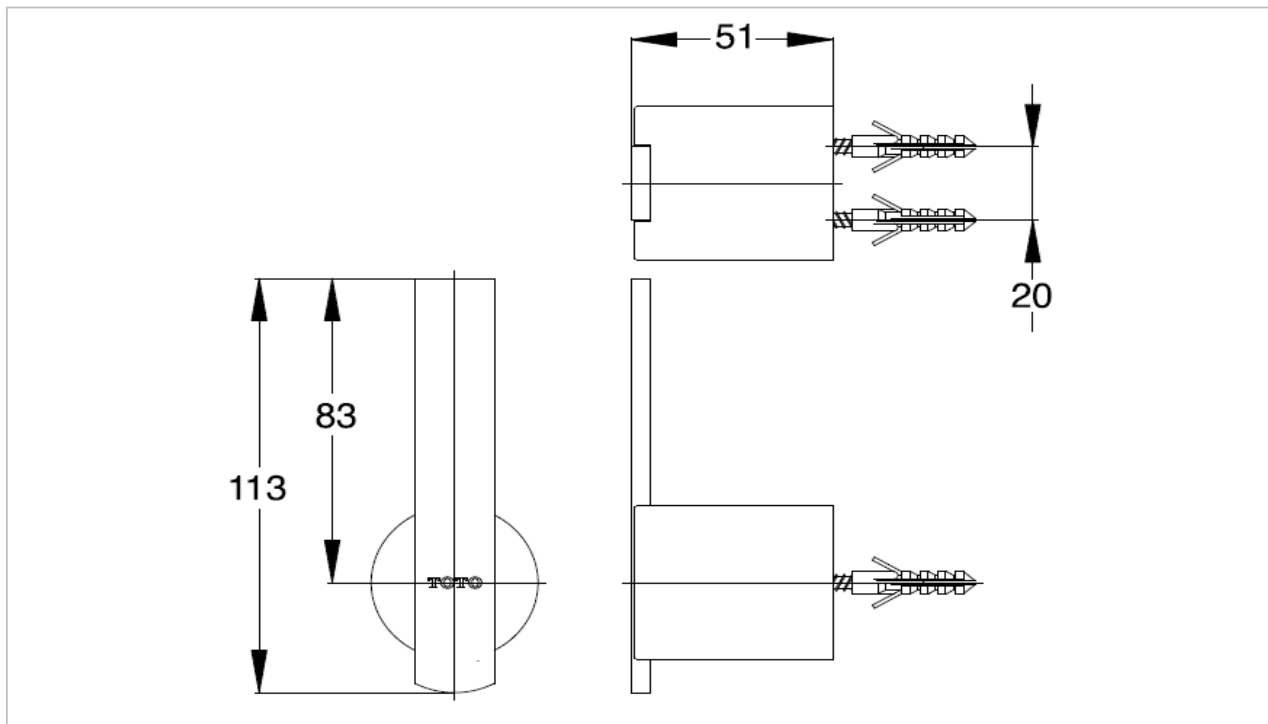

"Tajima" Robe Hook

Product Features

Suggestion Fittings & Parts

Remark : We reserve the right to change some parts for suitability.

TOTO (THAILAND) CO.,LTD

Bangkok Office : 598 Q House Ploenjit Building., G floor., Ploenchit Rd.,Lumpini, Pathumwan, Bangkok. 10330 Thailand
Tel : +(66)2-650-9925(AUTO) Fax : +(66)2-650-9923-4
www.toto.co.th