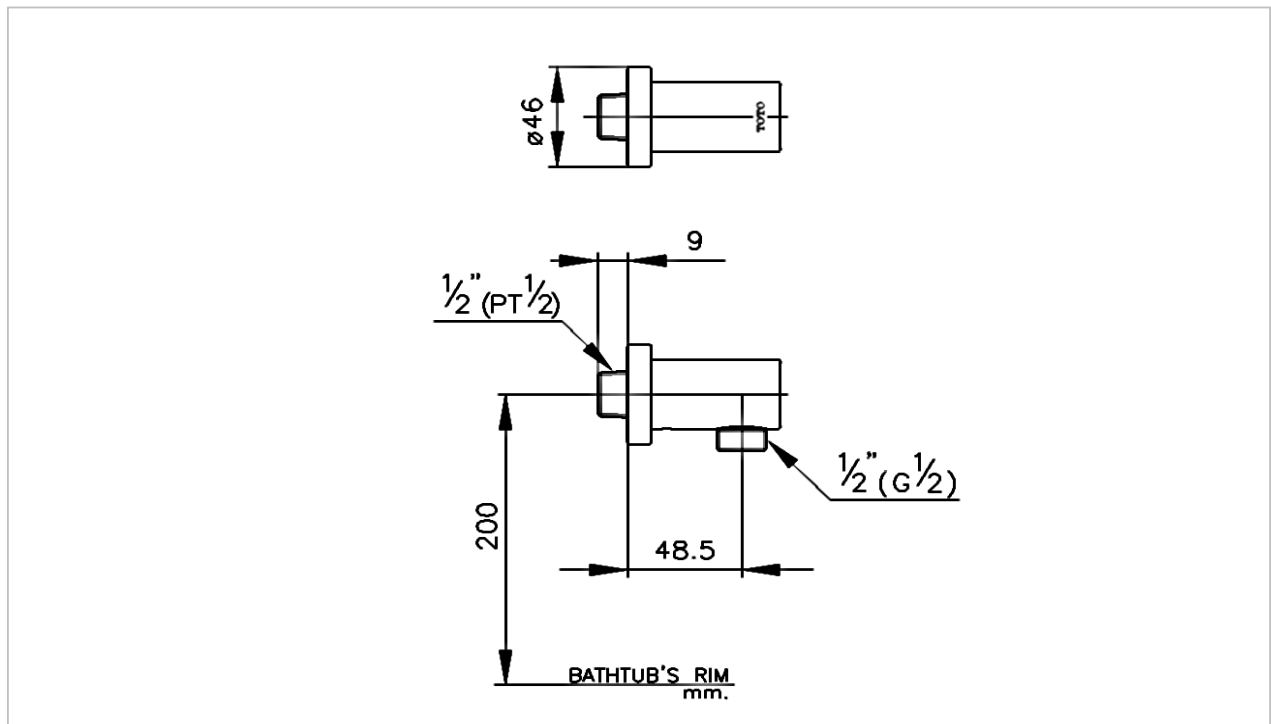

TOTO

FAUCETS

TS660

"Basic+" Wall Outlet

Product Features

Suggestion Fittings & Parts

Remark : We reserve the right to change some parts for suitability.

TOTO (THAILAND) CO.,LTD