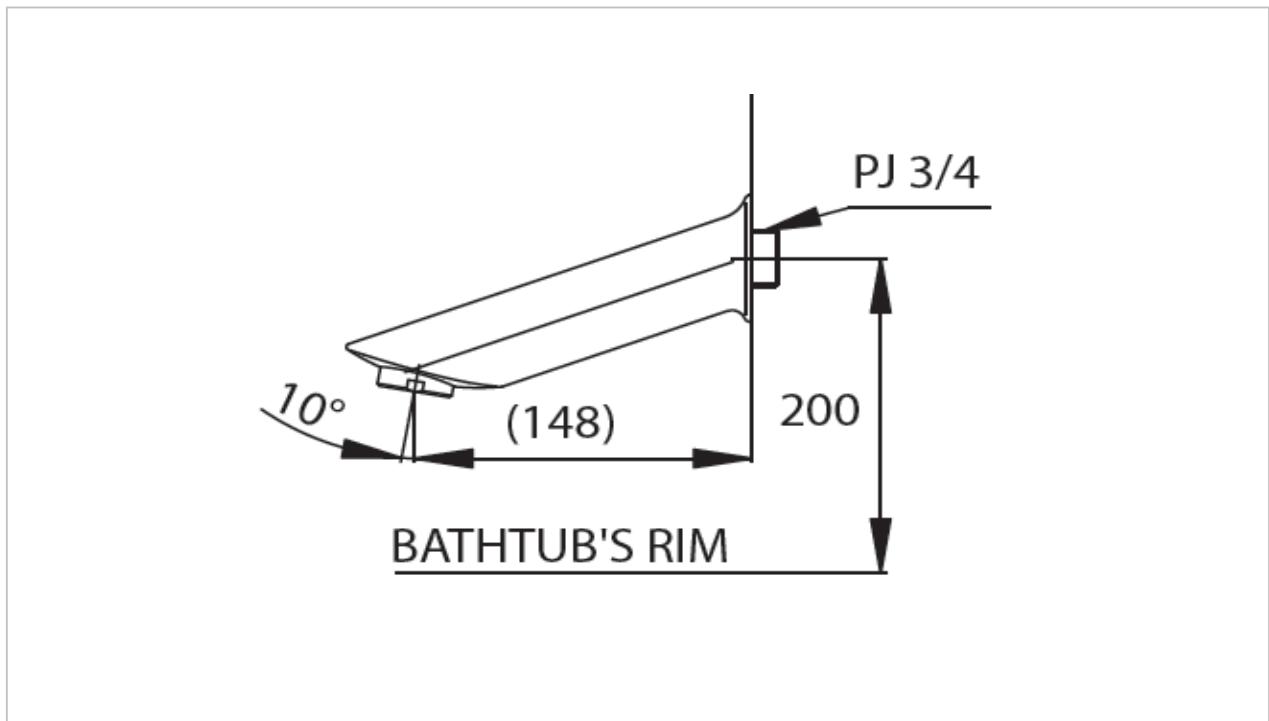

**TOTO**

**FAUCET&SHOWER**

**TS654**

*"Tajima" Bath Spout*

Product Features

Bath Spout

Suggestion Fittings & Parts

Remark : We reserve the right to change some parts for suitability.