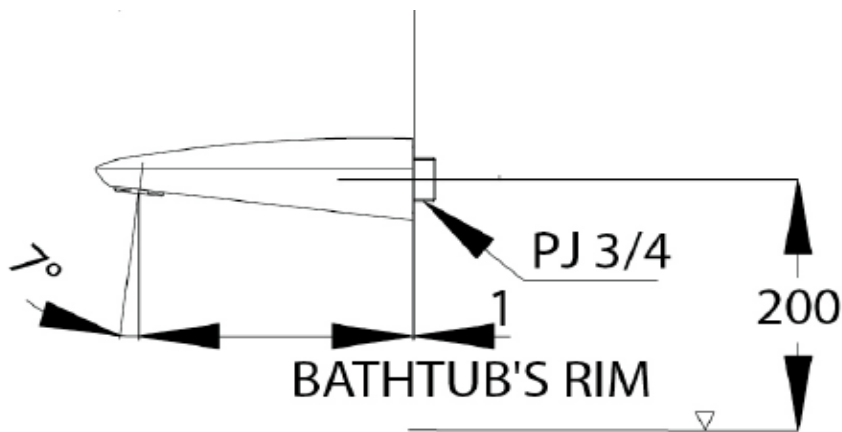

**TOTO**

**FAUCET&SHOWER**

**TS653**

*"Nagano" Bath Spout*

Product Features

Bath Spout

Suggestion Fittings & Parts

Remark : We reserve the right to change some parts for suitability.