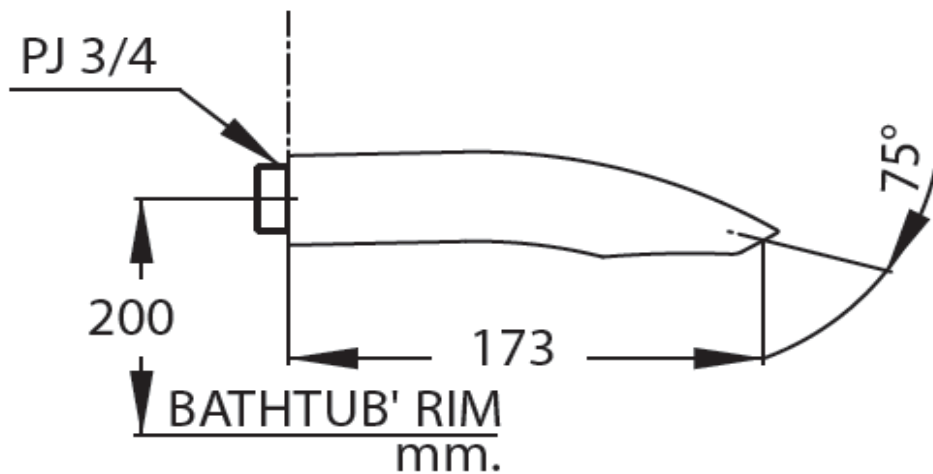

TOTO

FAUCET&SHOWER

TS650

"Bellini" Bath Spout

Product Features

Bath Spout

Suggestion Fittings & Parts

Remark : We reserve the right to change some parts for suitability.