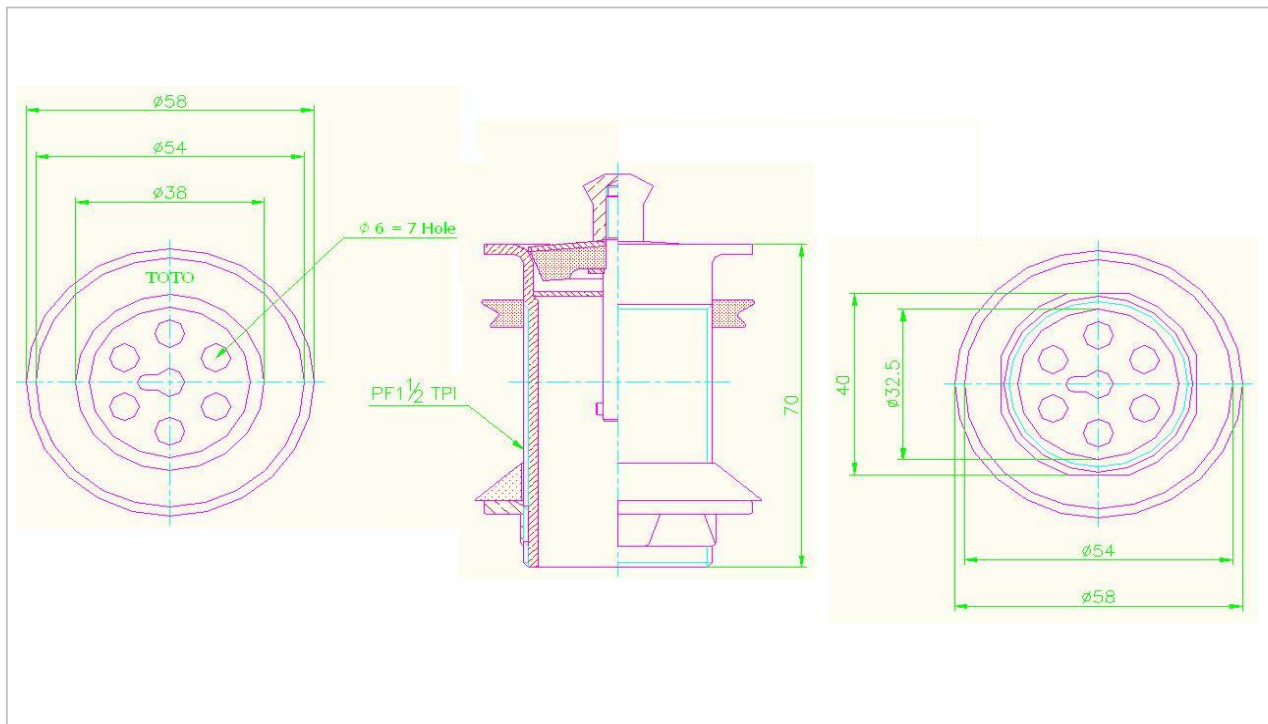

**TOTO**

**OTHERS**

**TS622E(HM)**

*Fitting Accessory*

**Product Features**

Stainless  
Plug & Waste without Over Flow

**Suggestion Fittings & Parts**

Remark : We reserve the right to change some parts for suitability.