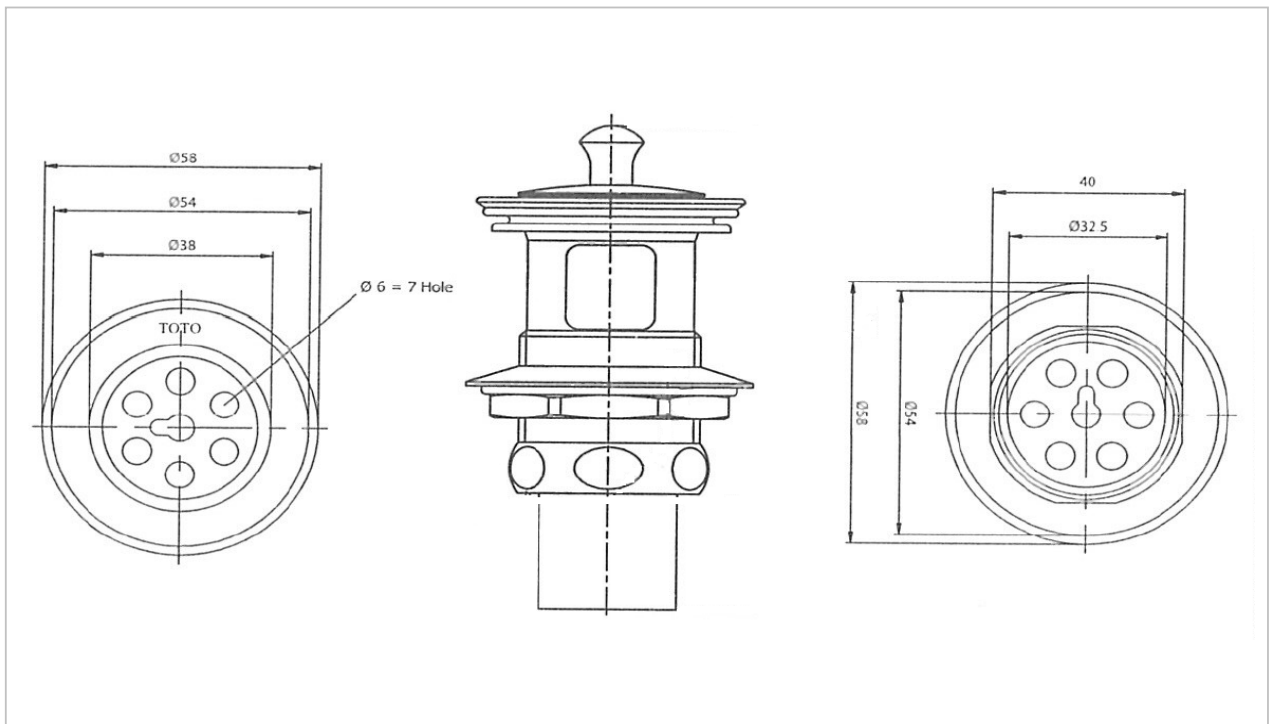

TOTO

OTHERS

TS621E(HM)

Fitting Accessory

Product Features

Stainless
Plug & Waste

Suggestion Fittings & Parts

Remark : We reserve the right to change some parts for suitability.