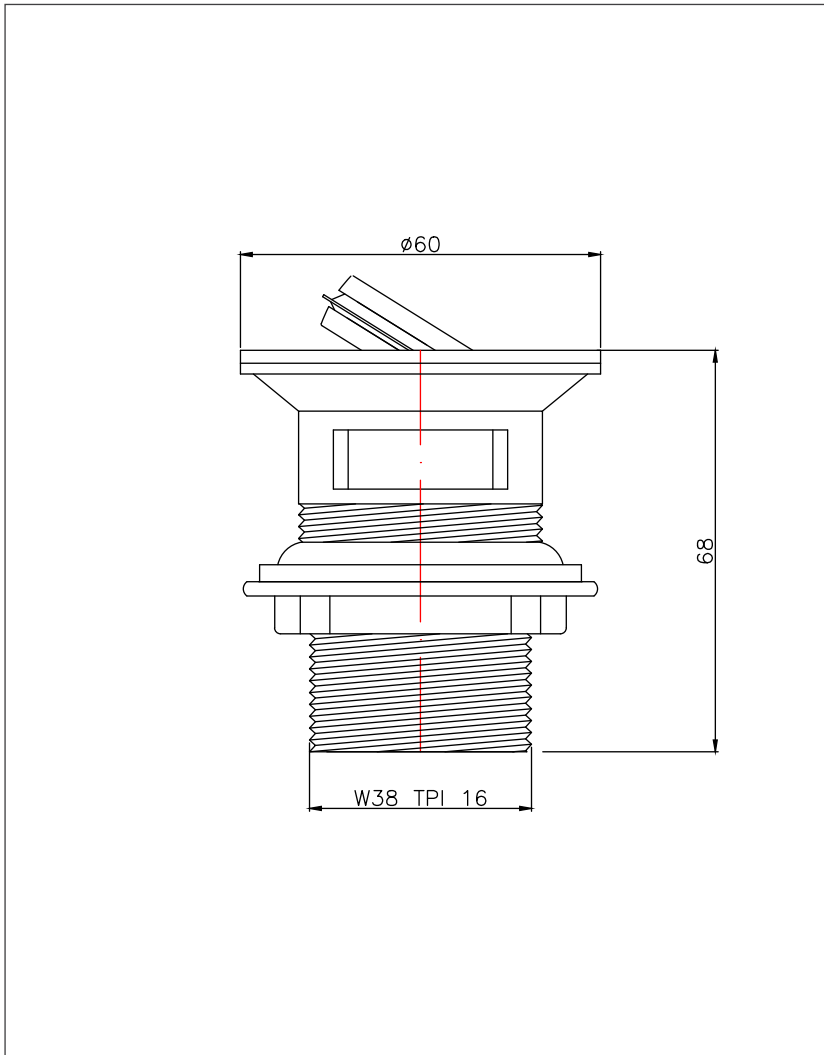

Plug Waste

**TS611R**

**F**eatures

- Simple Installation, easy to use

**S**pecifications

Finish : Nickel Chrome

Material : Brass

**P**arts Description

- **TS611R**

Plug Waste

Please consult a TOTO representative for details