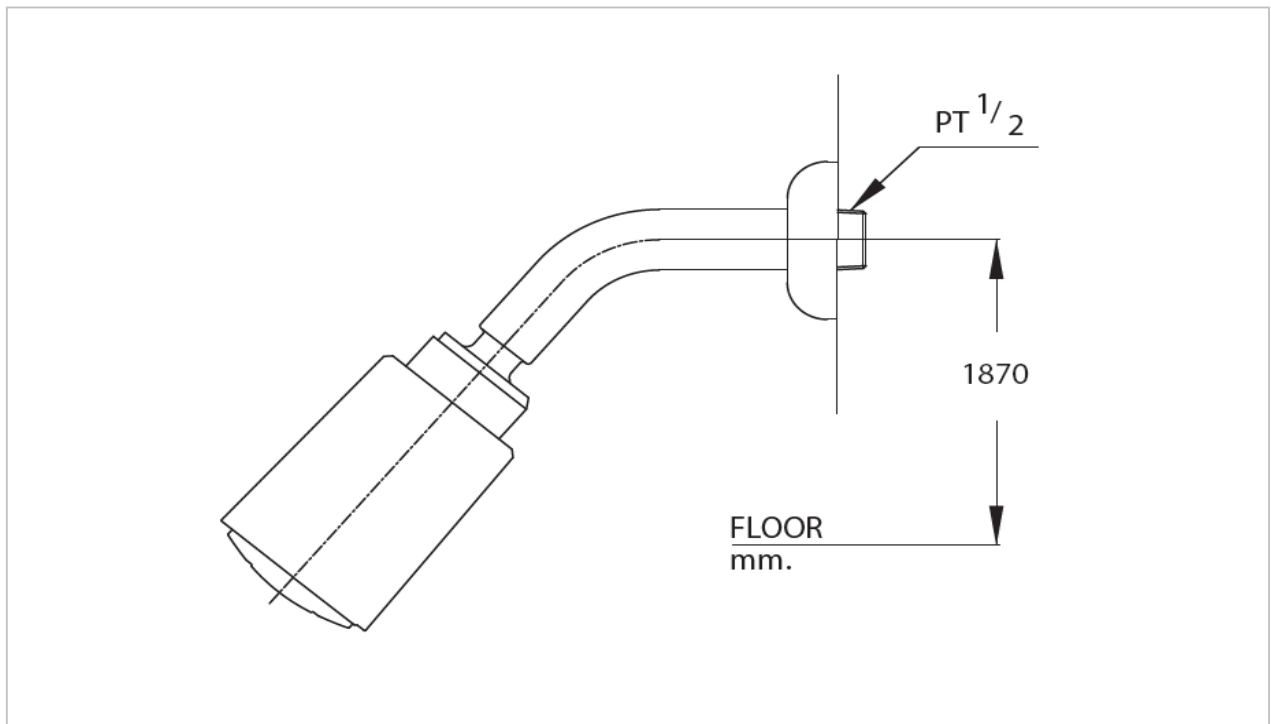

**TOTO**

**FAUCET&SHOWER**

**TS602**

*Fixed Shower*

Product Features

Suggestion Fittings & Parts

Remark : We reserve the right to change some parts for suitability.

TOTO (THAILAND) CO.,LTD