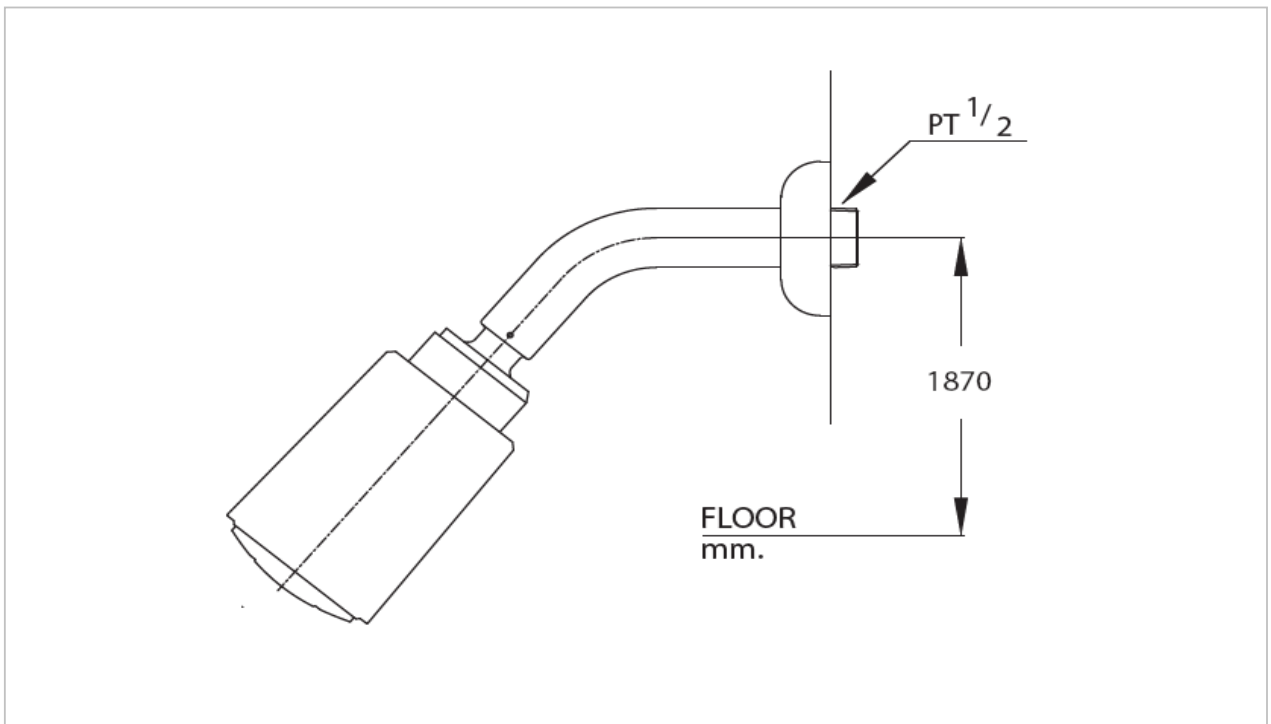

**TOTO**

**FAUCET&SHOWER**

**TS601#WH,IR(HM)**

*Fixed Shower*

Product Features

Suggestion Fittings & Parts

Remark : We reserve the right to change some parts for suitability.

TOTO (THAILAND) CO.,LTD