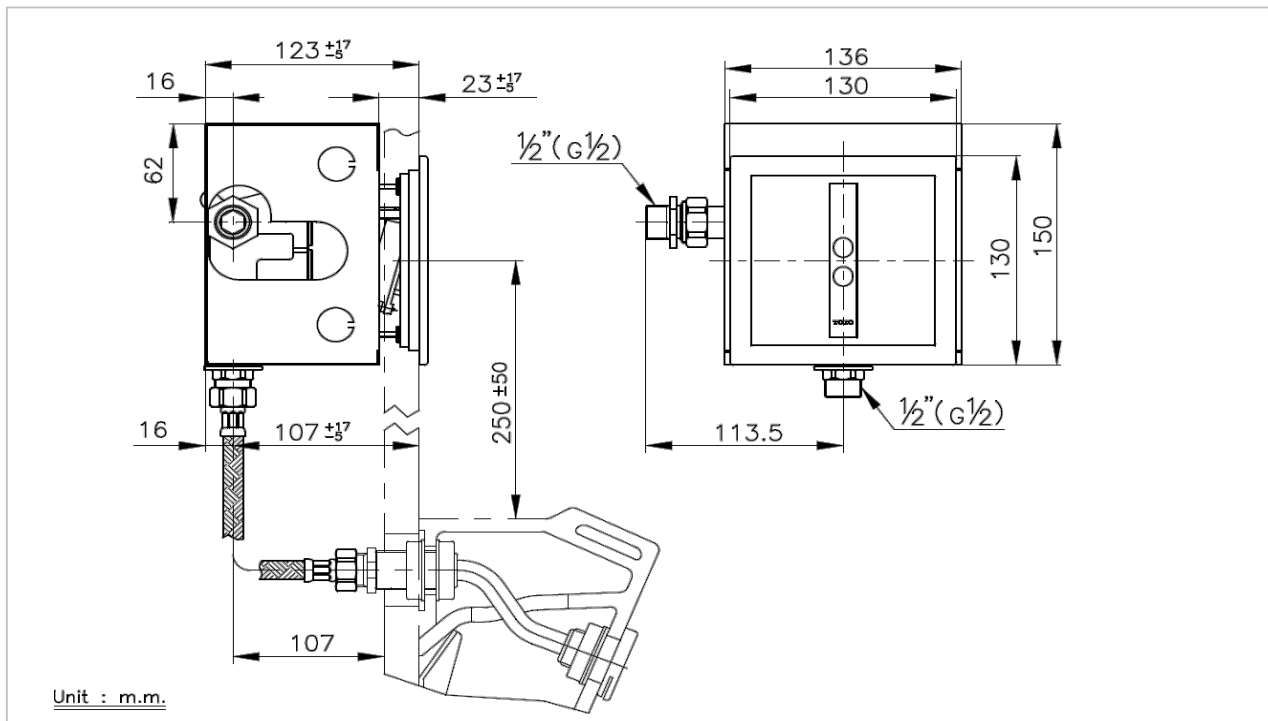

TOTO

FLUSH VALVE

TS445V3AC TS445V3DC

Urinal Flush Valve

Product Features

- Concealed Type
- Automatic Detective Range
- Protection Against Mischeif
- Easy Installation
- Easy Maintenance
- Hands Free Type=Hygiene
- Preflush Function

TS445V3AC

Concealed Urinal Sensor Flush Valve (AC220V)

TS445V3DC

Concealed Urinal Sensor Flush Valve (Battery)

Suggestion Fittings & Parts

Remark : We reserve the right to change some parts for suitability.