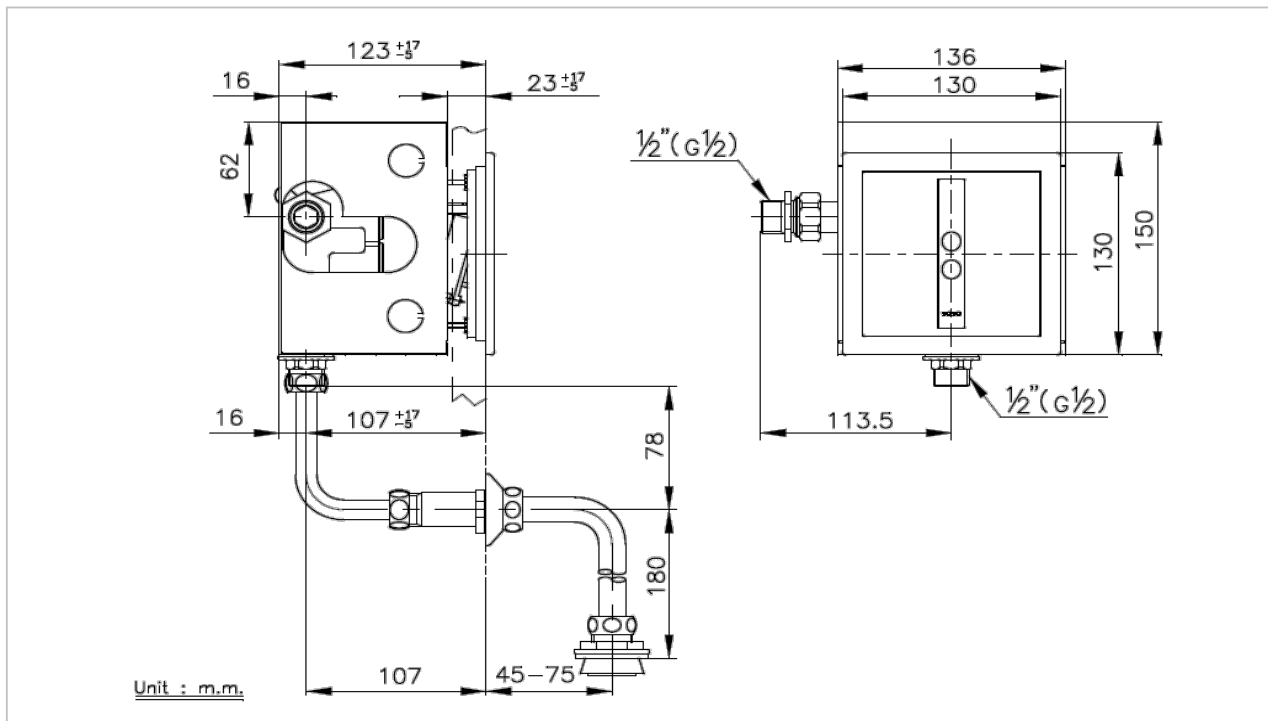

TOTO

FLUSH VALVE

TS445V2AC(P)

Urinal Flush Valve

Product Features

- Concealed Type
- Looks Likes Satin Finished Surface
- Difficult to See Small Scratches
- Easy Installation
- Easy Maintenance
- Hands Free Type=Hygine
- Preflush Function