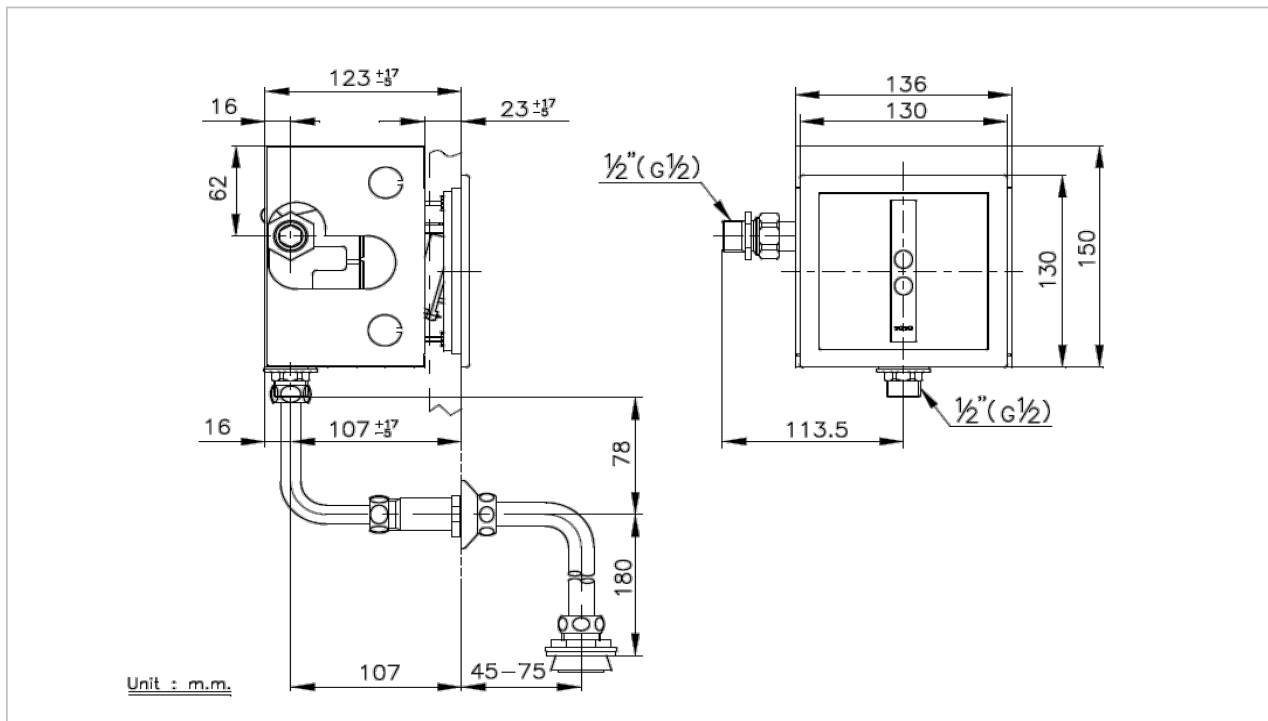

TOTO

FLUSH VALVE

TS445V2(P)
TS445DC(P)

Urinal Flush Valve

Product Features

- Concealed Type
- Automatic Detective Range
- Protection Against Mischeif
- Easy Installation
- Easy Maintenance
- Hands Free Type=Hygiene
- Preflush Function

TS445V2(P)

Concealed Urinal Sensor Flush Valve (AC220V)

TS445DC(P)

Concealed Urinal Sensor Flush Valve (Battery)

Suggestion Fittings & Parts

Remark : We reserve the right to change some parts for suitability.