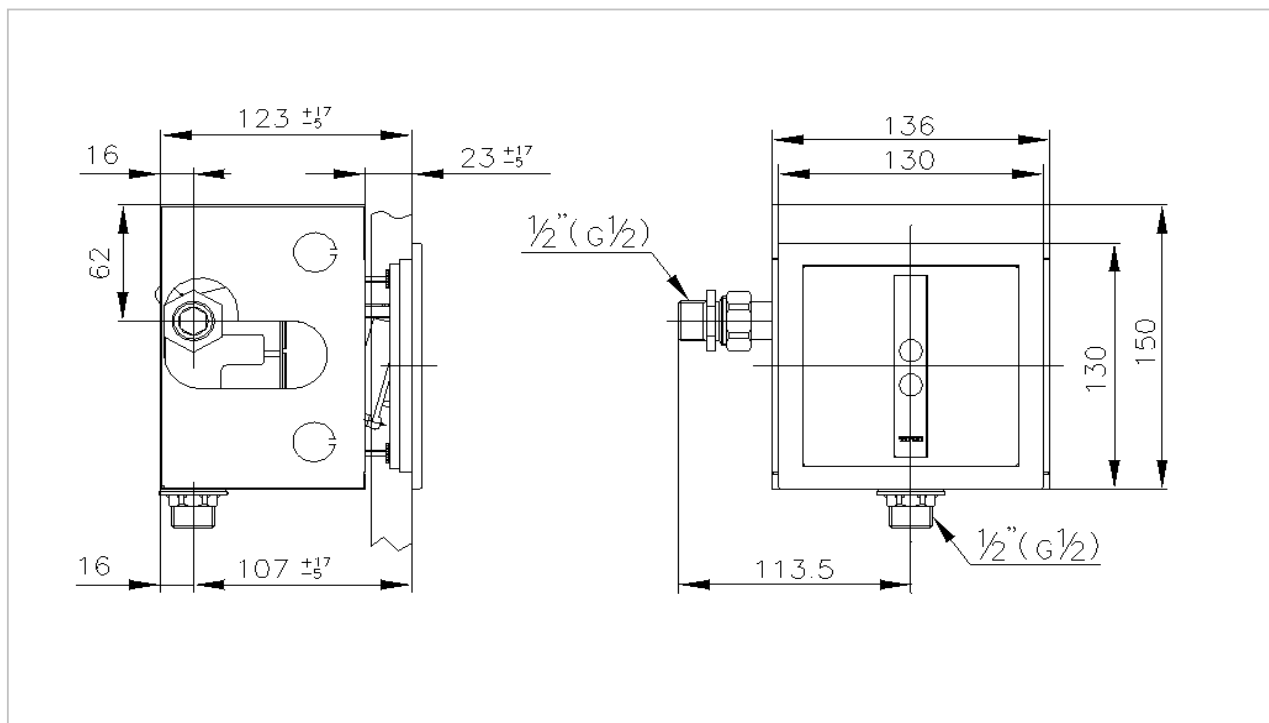

TOTO

FLUSH VALVE

TS445DC

Urinal Flush Valve

Product Features

- Concealed Type
- Looks Likes Satin Finished Surface
- Difficult to See Small Scratches
- Easy Installation
- Easy Maintenance
- Hands Free Type=Hygine
- Preflush Function