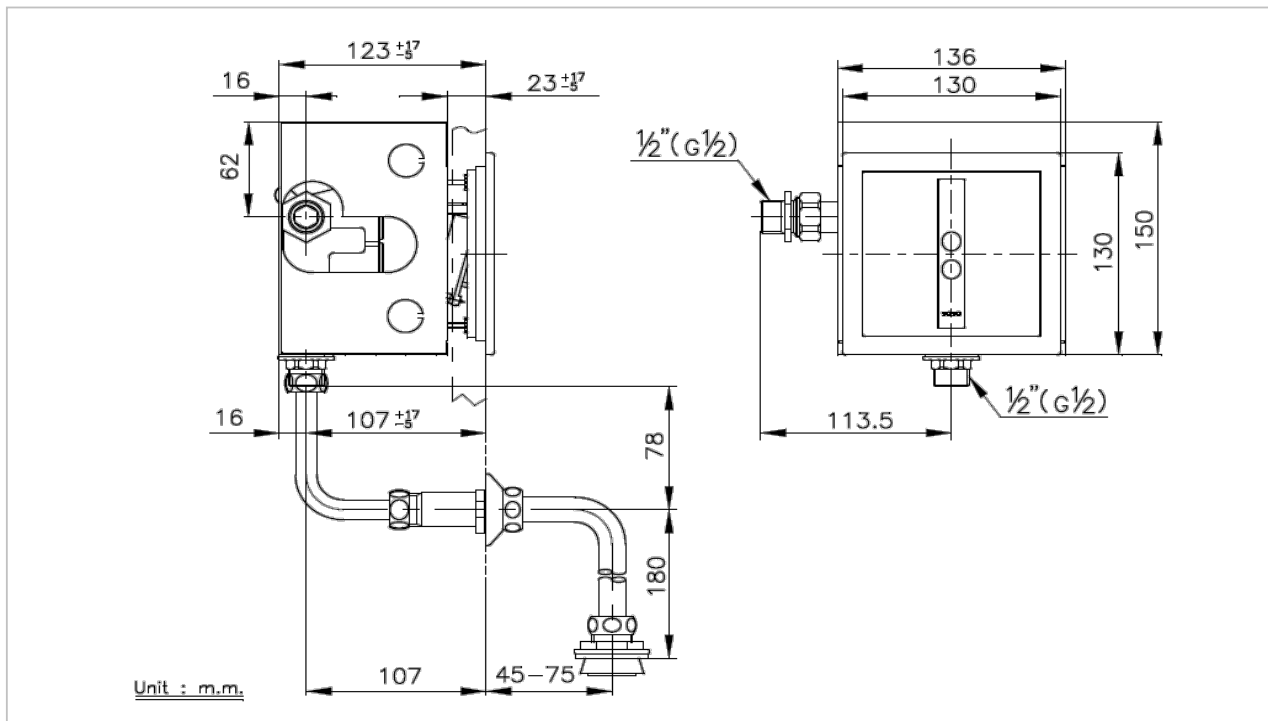

TOTO

FLUSH VALVE

TS445DC(P)

Urinal Flush Valve

Product Features

- Concealed Type
- Looks Likes Satin Finished Surface
- Difficult to See Small Scratches
- Easy Installation
- Easy Maintenance
- Hands Free Type=Hygine
- Preflush Function