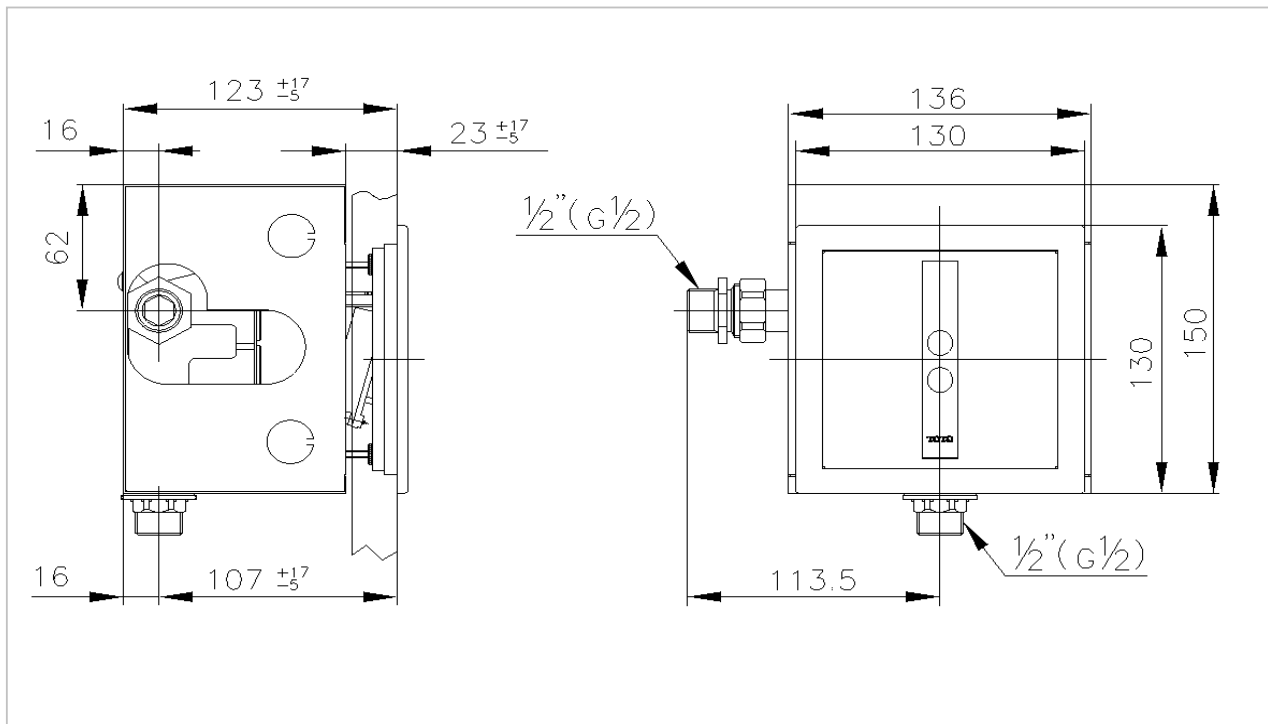

TOTO

FLUSH VALVE

TS445AC

Urinal Flush Valve

Product Features

- Concealed Type
- Looks Likes Satin Finished Surface
- Difficult to See Small Scratches
- Easy Installation
- Easy Maintenance
- Hands Free Type=Hygine
- Preflush Function