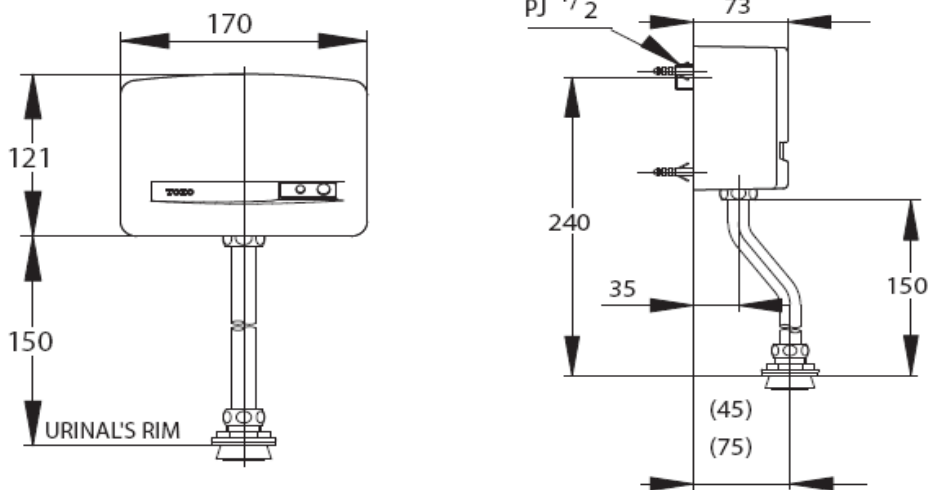

Suggestion Fittings & Parts

Remark : We reserve the right to change some parts for suitability.

TOTO (THAILAND) CO.,LTD

Bangkok Office : 598 Q House Ploenjit Building., G floor., Ploenchit Rd.,Lumpini, Pathumwan, Bangkok. 10330 Thailand
Tel : +(66)2-650-9925(AUTO) Fax : +(66)2-650-9923-4

www.toto.co.th