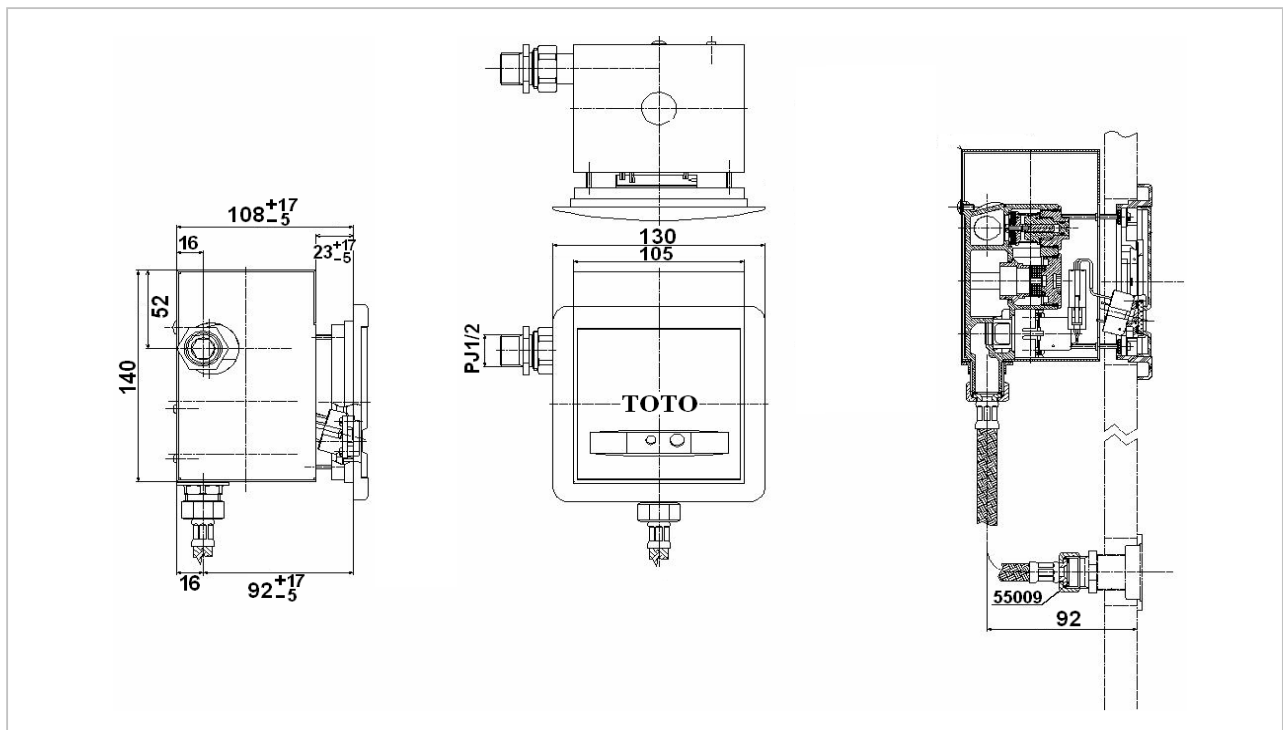

TOTO

FLUSH VALVE

TS442V3DC

Urinal Flush Valve

Product Features

Concealed Urinal Sensor Flush Valve (Battery)

- Concealed Type
- Looks Like Satin Finished Surface
- Difficult to See Small Scratches
- Easy Installation
- Easy Maintenance
- Hands Free Type=Hygiene
- Preflush Function