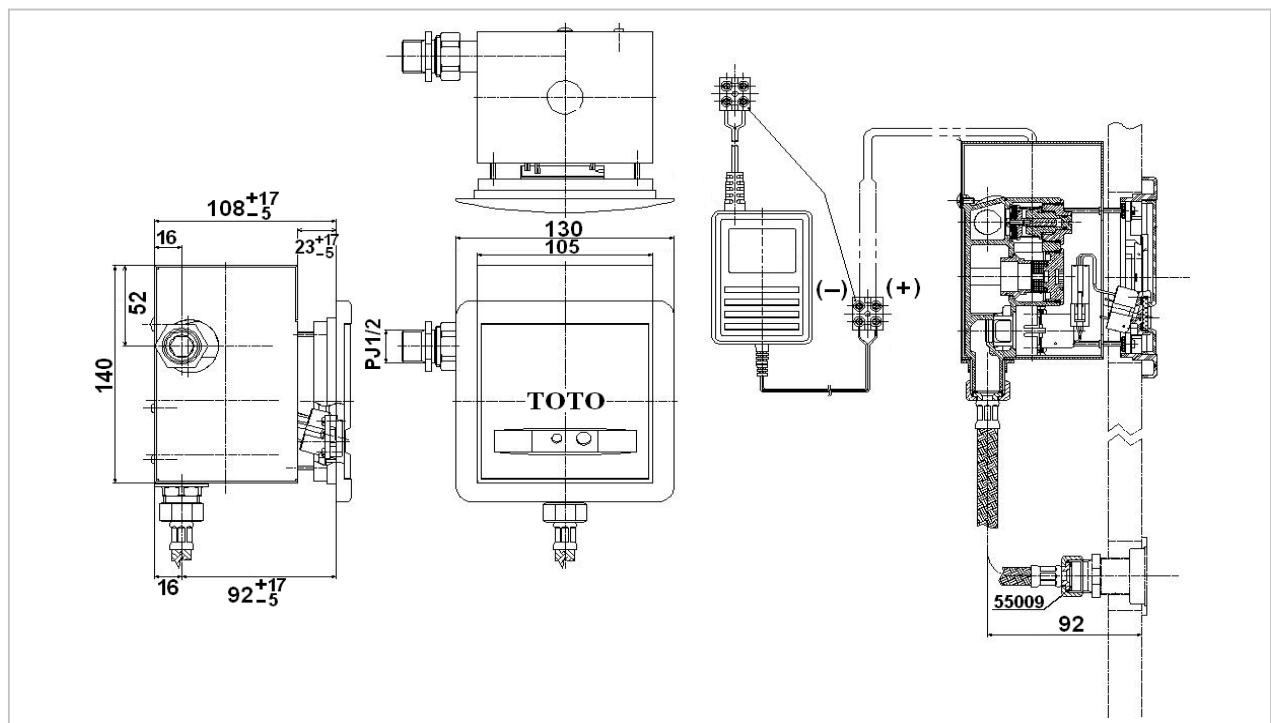

TOTO

FLUSH VALVE

TS442V3

Urinal Flush Valve

Product Features

- Concealed Type
- Looks Like Satin Finished Surface
- Difficult to See Small Scratches
- Easy Installation
- Easy Maintenance
- Hands Free Type=Hygiene
- Preflush Function

TS442V3

Concealed Urinal Sensor Flush Valve (AC220V)

Suggestion Fittings & Parts

Remark : We reserve the right to change some parts for suitability.

TOTO (THAILAND) CO.,LTD

Bangkok Office : 598 Q House Ploenjit Building., G floor., Ploenchit Rd., Lumpini, Pathumwan, Bangkok. 10330 Thailand