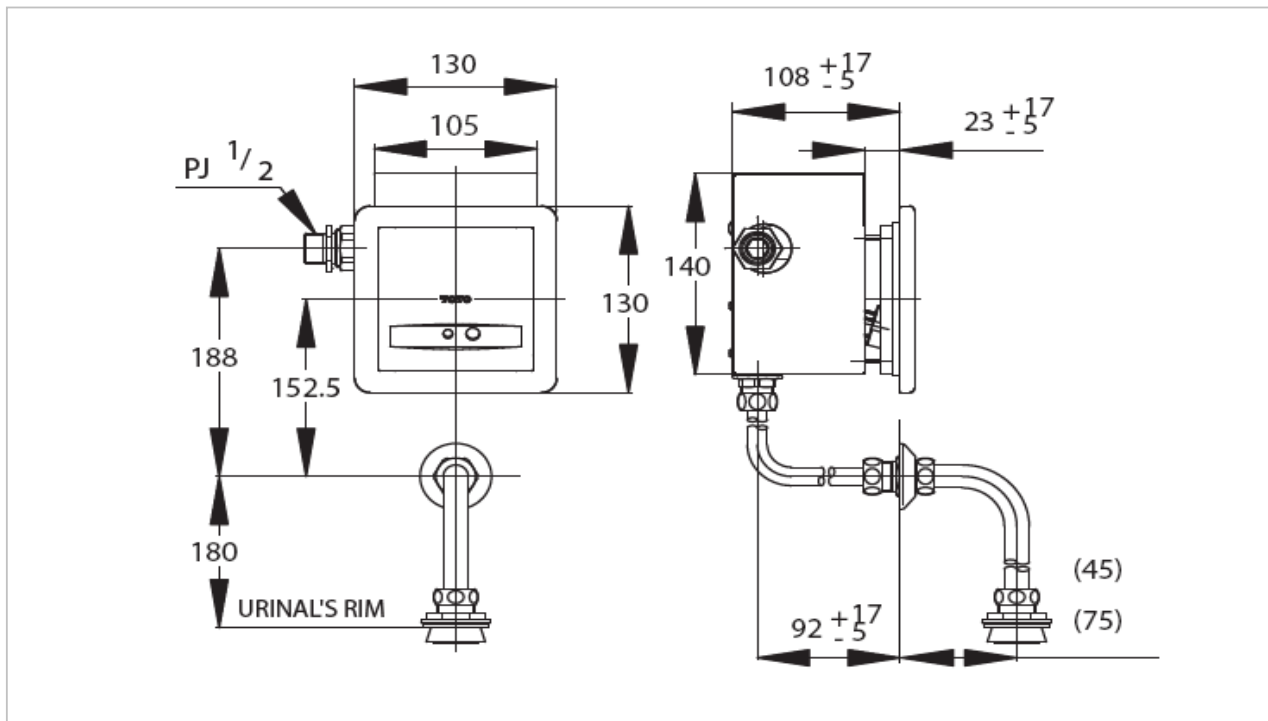

TOTO

FLUSH VALVE

TS442V2(P)
TS442DC(P)

Urinal Flush Valve

Product Features

- Concealed Type
- Looks Like Satin Finished Surface
- Difficult to See Small Scratches
- Easy Installation
- Easy Maintenance
- Hands Free Type=Hygiene
- Preflush Function

TS442V2(P)

Concealed Urinal Sensor Flush Valve (AC220V)

TS442DC(P)

Concealed Urinal Sensor Flush Valve (Battery)

Suggestion Fittings & Parts

Remark : We reserve the right to change some parts for suitability.