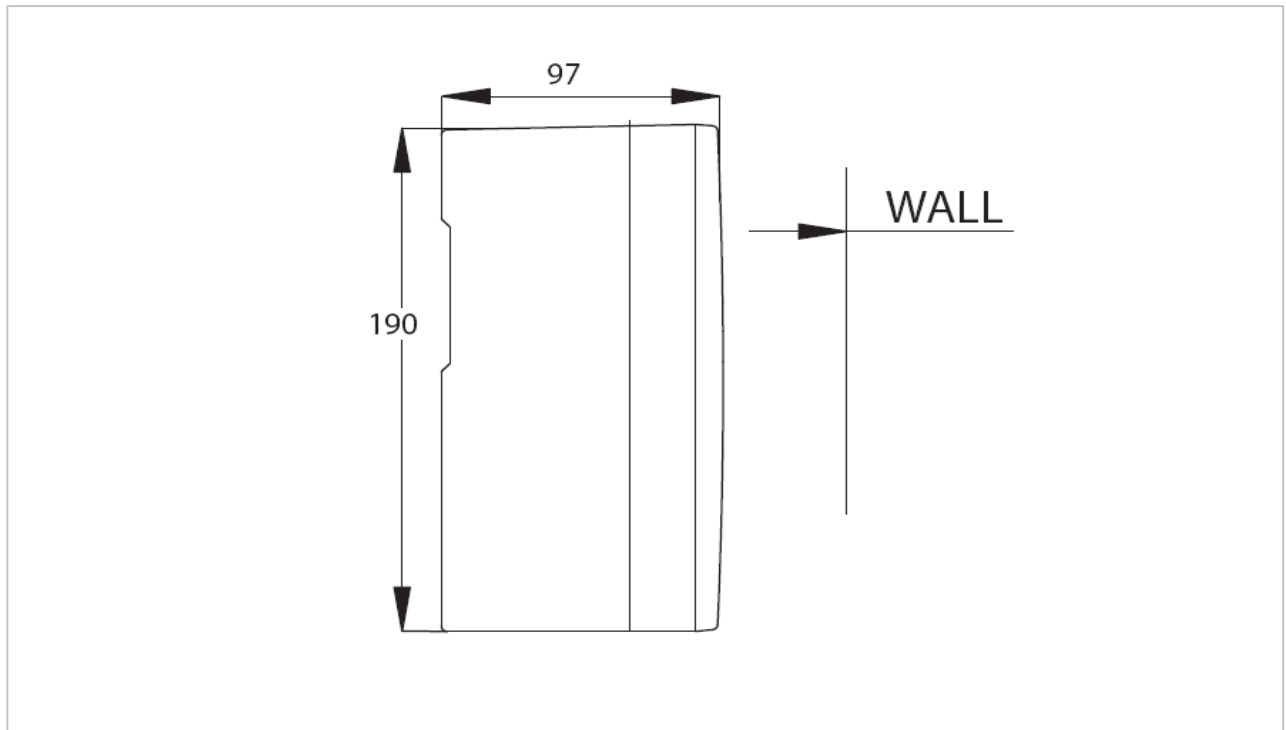

TOTO

FLUSH VALVE

TS441N

Urinal Flush Valve

Product Features

Urinal Sensor Flush Valve for Upgrading (Battery)

Suggestion Fittings & Parts

Remark : We reserve the right to change some parts for suitability.