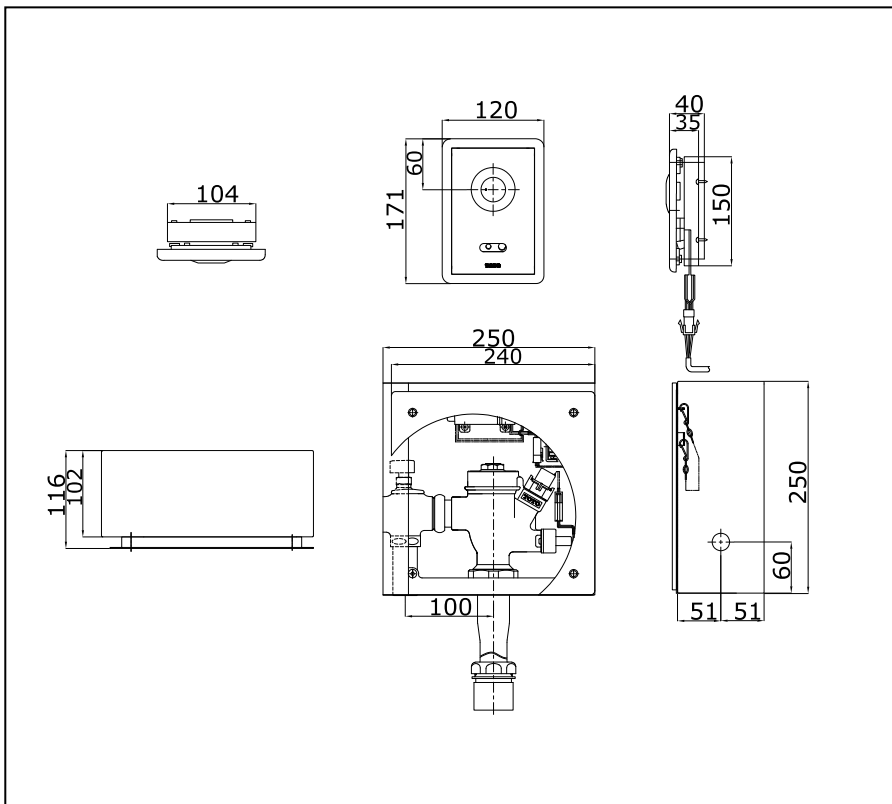

Item number: TS412 MANUAL FLUSH VALVES

Features

-
-

Specifications

Finish : Nickel Chrome
 Material : Brass

Parts description

- TS412
 Concealed Toilet Sensor Flush Valve
 (AC220)

Drawing: