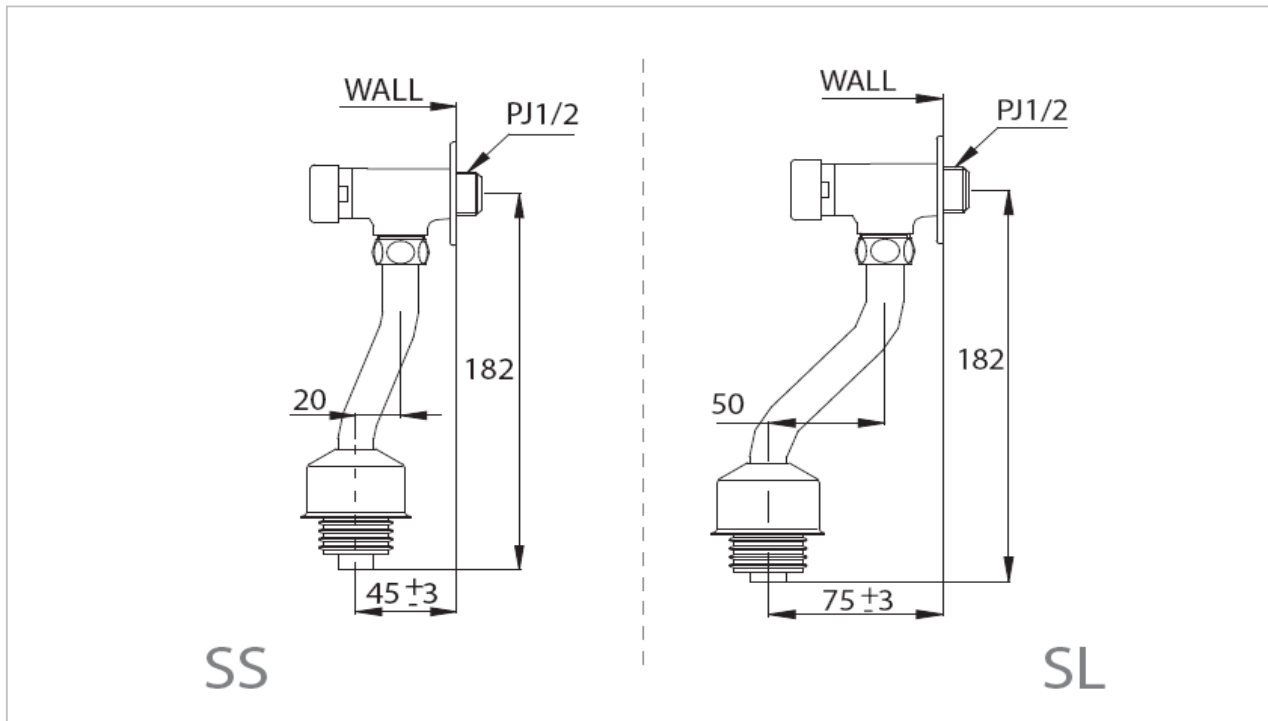

**TOTO**

**FLUSH VALVE**

**TS408SL(HM)**

*Urinal Flush Valve*

**Product Features**

Available for 45 mm. and 75 mm.

Suggestion Fittings & Parts

Remark : We reserve the right to change some parts for suitability.