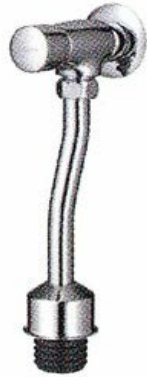

TOTO

FLUSH VALVE

TS407SS(HM)

Urinal Flush Valve

Product Features

Available for 45 mm. and 75 mm.

Suggestion Fittings & Parts

Remark : We reserve the right to change some parts for suitability.