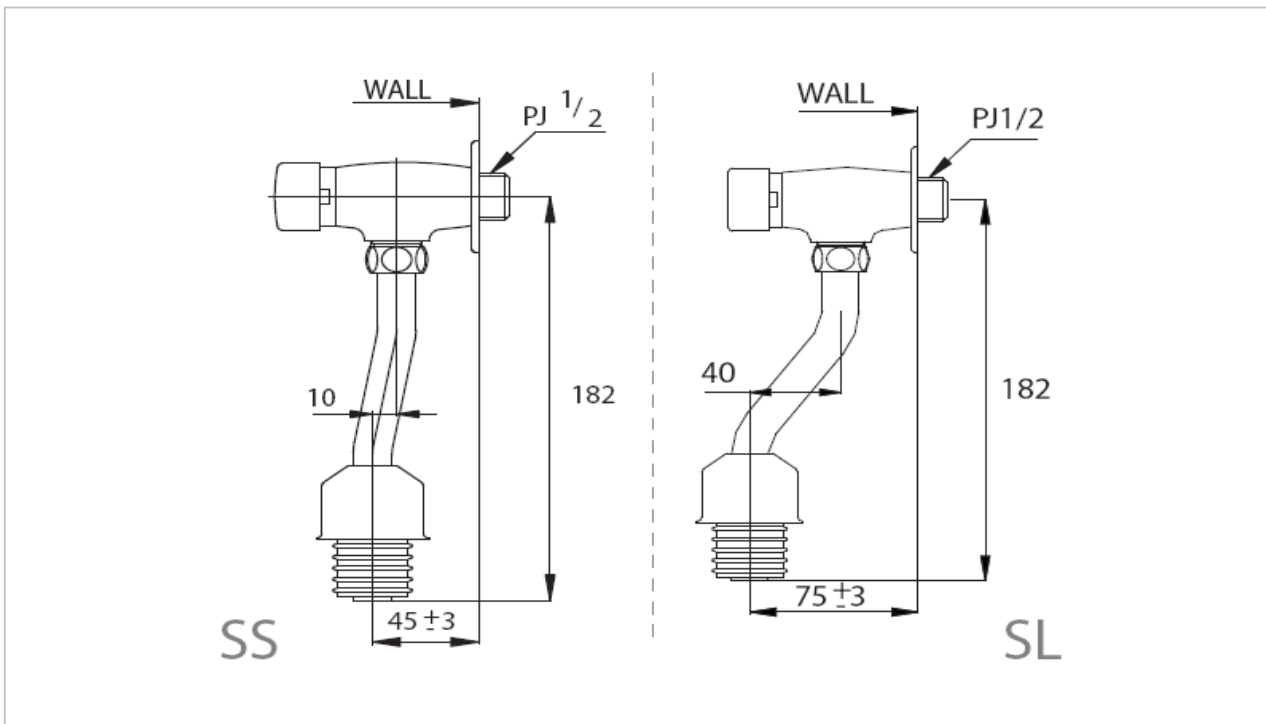

TOTO

FLUSH VALVE

TS407SS(HM)

Urinal Flush Valve

Product Features

Available for 45 mm. and 75 mm.

Suggestion Fittings & Parts

Remark : We reserve the right to change some parts for suitability.