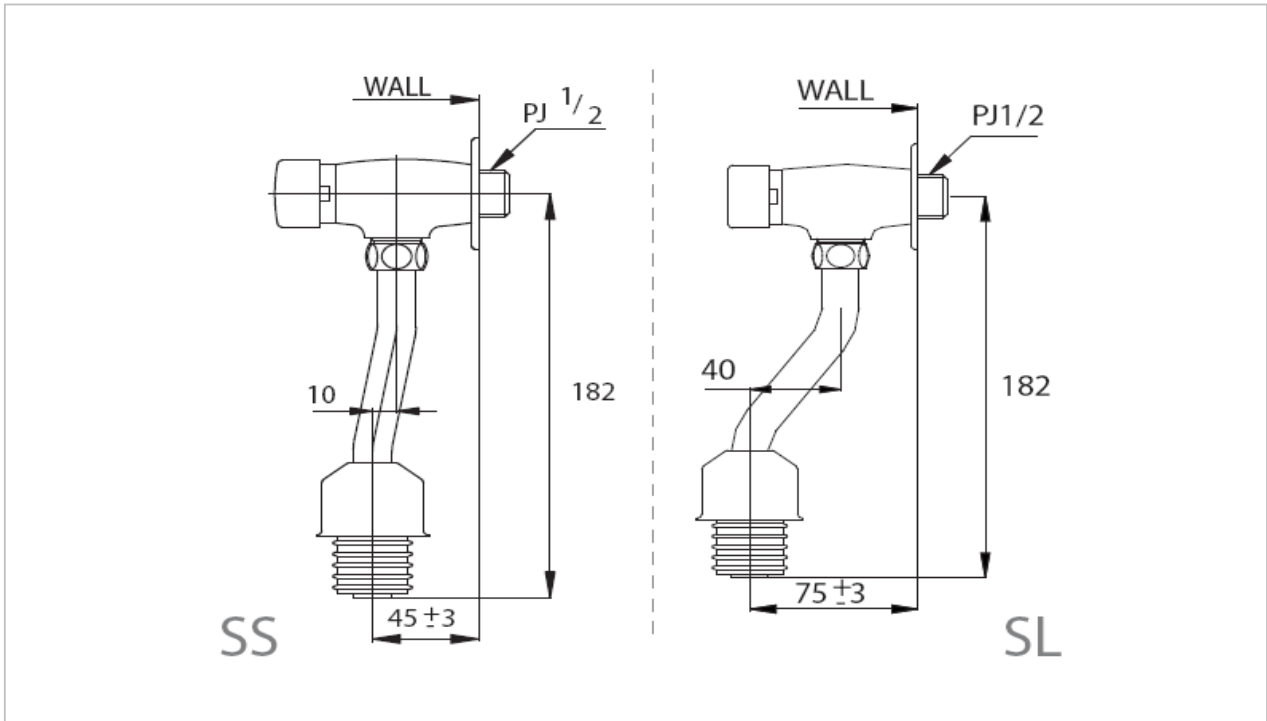

TOTO

FLUSH VALVE

TS407SL(HM)

Urinal Flush Valve

Product Features

Available for 45 mm. and 75 mm.

Suggestion Fittings & Parts

Remark : We reserve the right to change some parts for suitability.