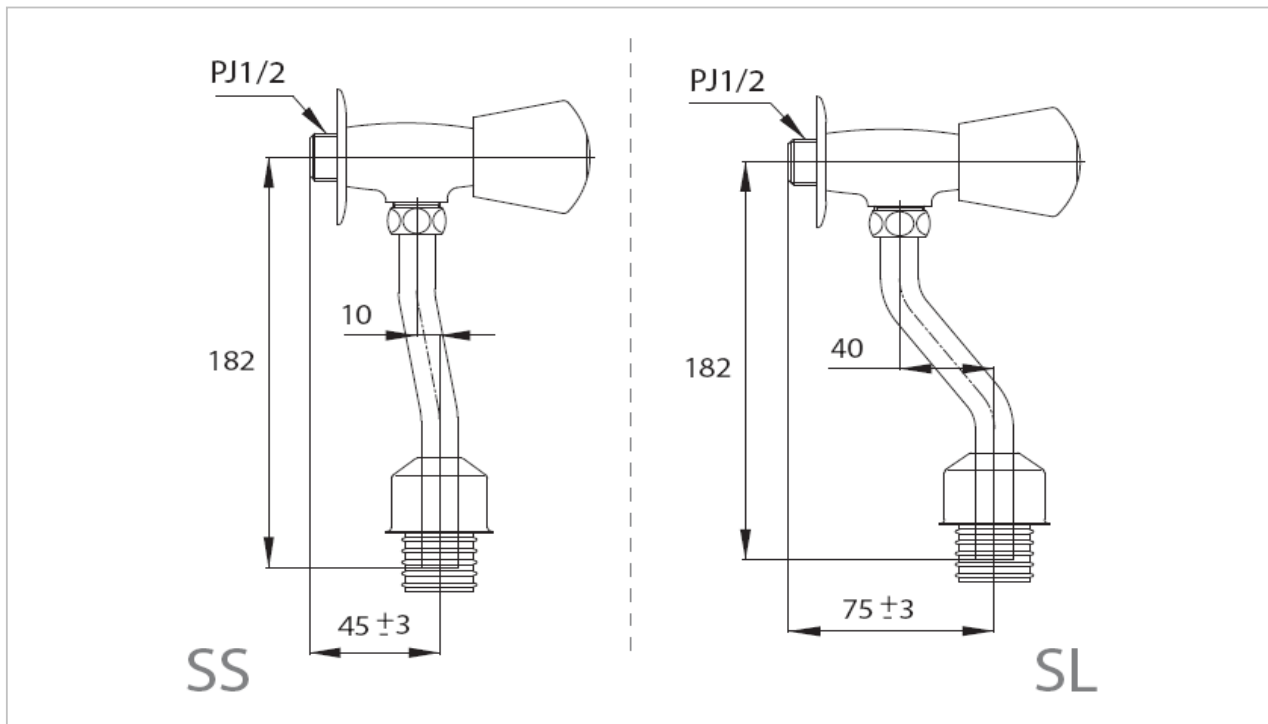

TOTO

FLUSH VALVE

TS405B17SS

Urinal Stop Valve

Product Features

Available for 45 mm. and 75 mm.

Suggestion Fittings & Parts

Remark : We reserve the right to change some parts for suitability.