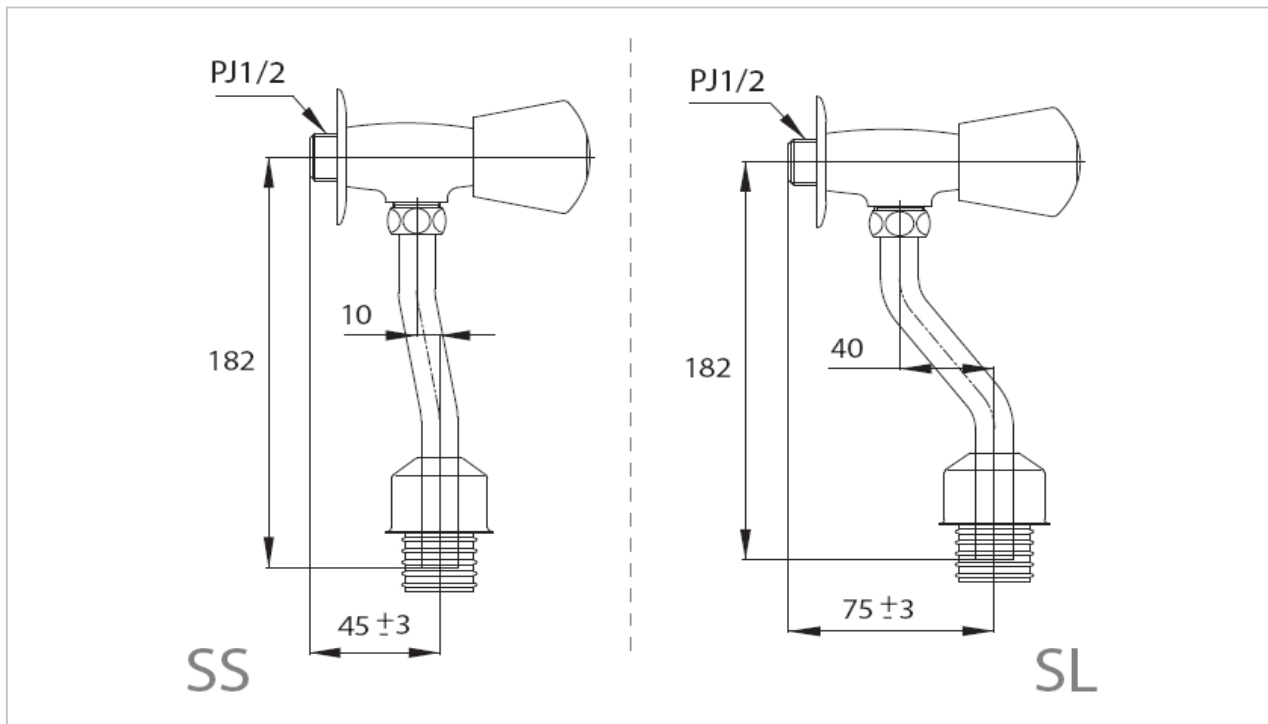

TOTO

FLUSH VALVE

TS405B17SL

Urinal Stop Valve

Product Features

Available for 45 mm. and 75 mm.

Suggestion Fittings & Parts

Remark : We reserve the right to change some parts for suitability.