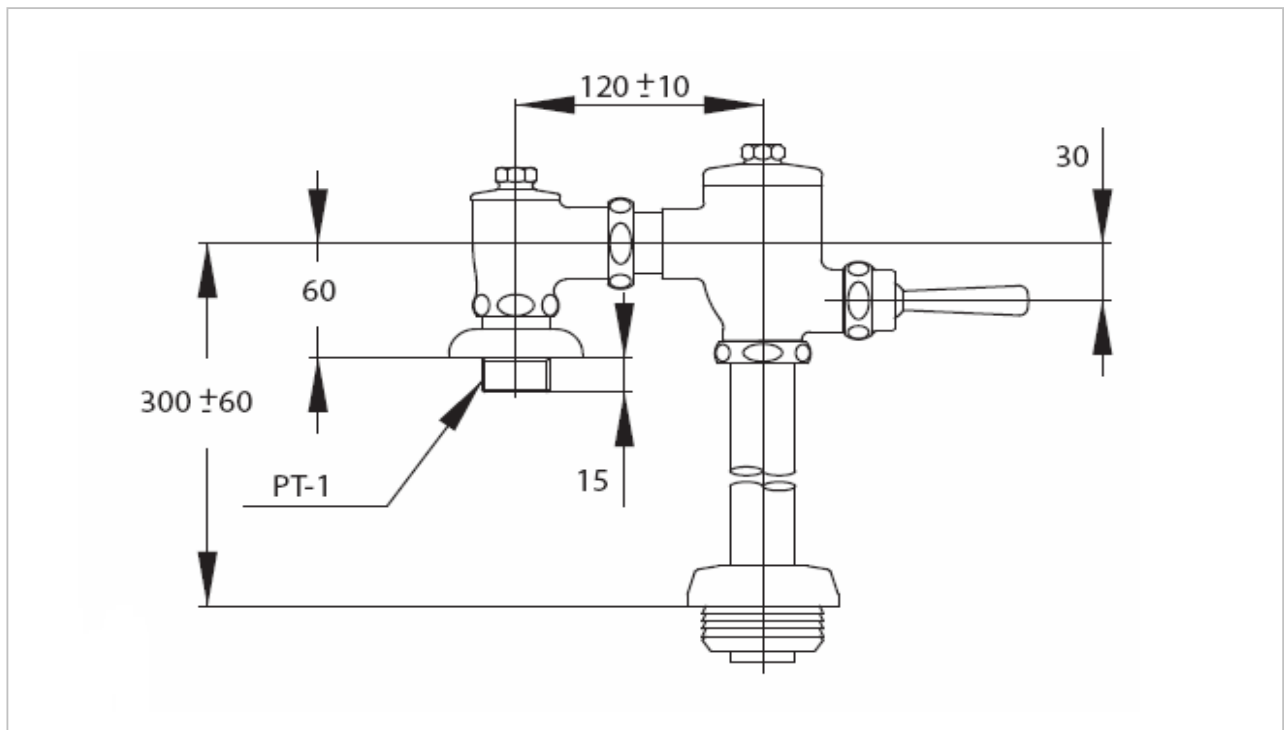

### TS404XNS

Toilet Flush Valve

### Product Features

Water Pressure : 0.7-7 kgf/cm<sup>2</sup>

Water Saver : 6 L

Top Inlet

Lever Flush

Suggestion Fittings & Parts

Remark : We reserve the right to change some parts for suitability.

TOTO (THAILAND) CO.,LTD