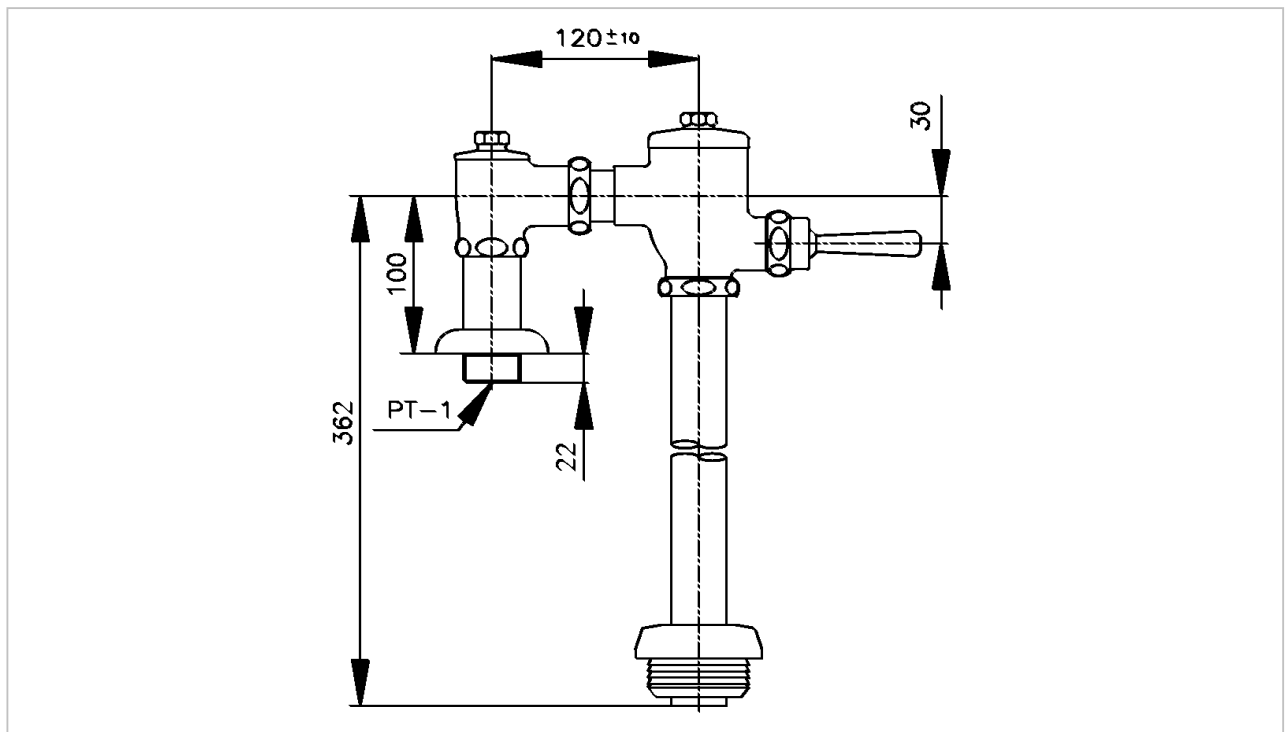

TOTO

FLUSH VALVE

TS404NS

Toilet Flush Valve

Product Features

Water Pressure : 0.7-7 kgf/cm²
Water Saver : 6 L
Top Inlet
Lever Flush

Suggestion Fittings & Parts

Remark : We reserve the right to change some parts for suitability.