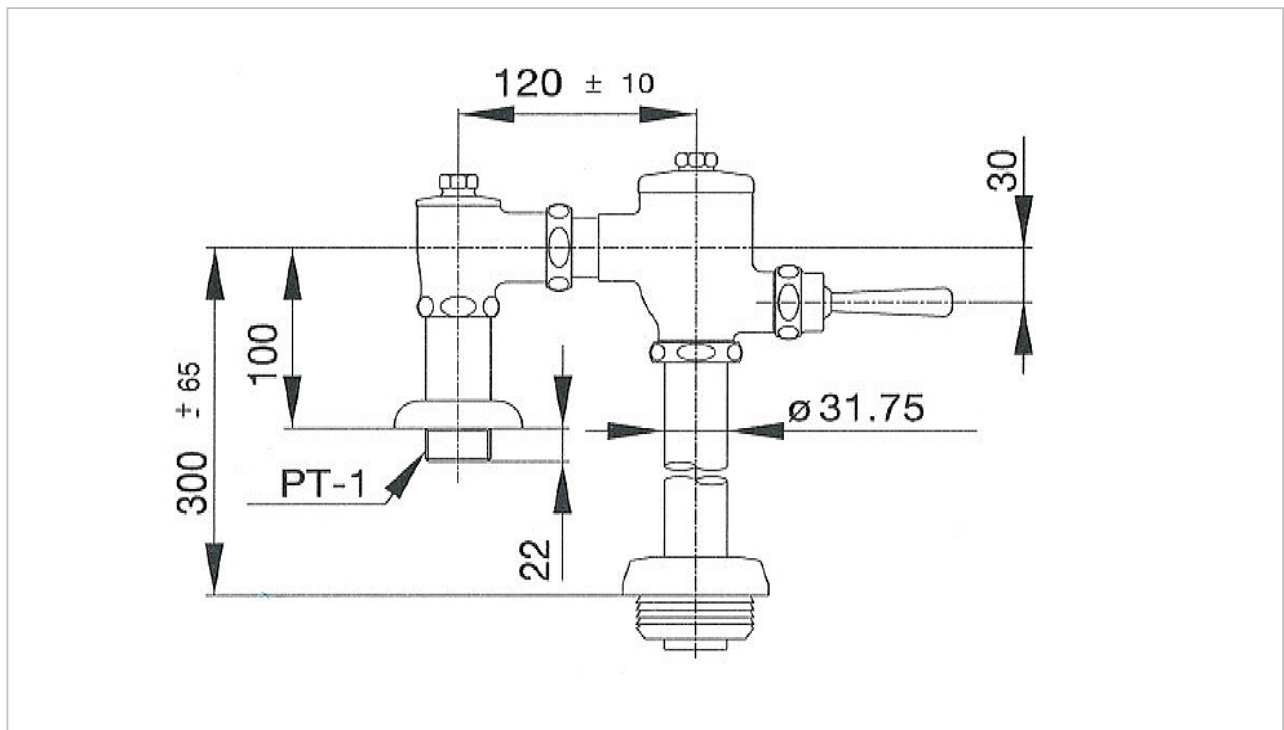

Suggestion Fittings & Parts

Remark : We reserve the right to change some parts for suitability.

TOTO (THAILAND) CO.,LTD

Bangkok Office : 598 Q House Ploenjit Building., G floor., Ploenchit Rd., Lumpini, Pathumwan, Bangkok. 10330 Thailand

Tel : +(66)2-650-9925(AUTO) Fax : +(66)2-650-9923-4

www.toto.co.th