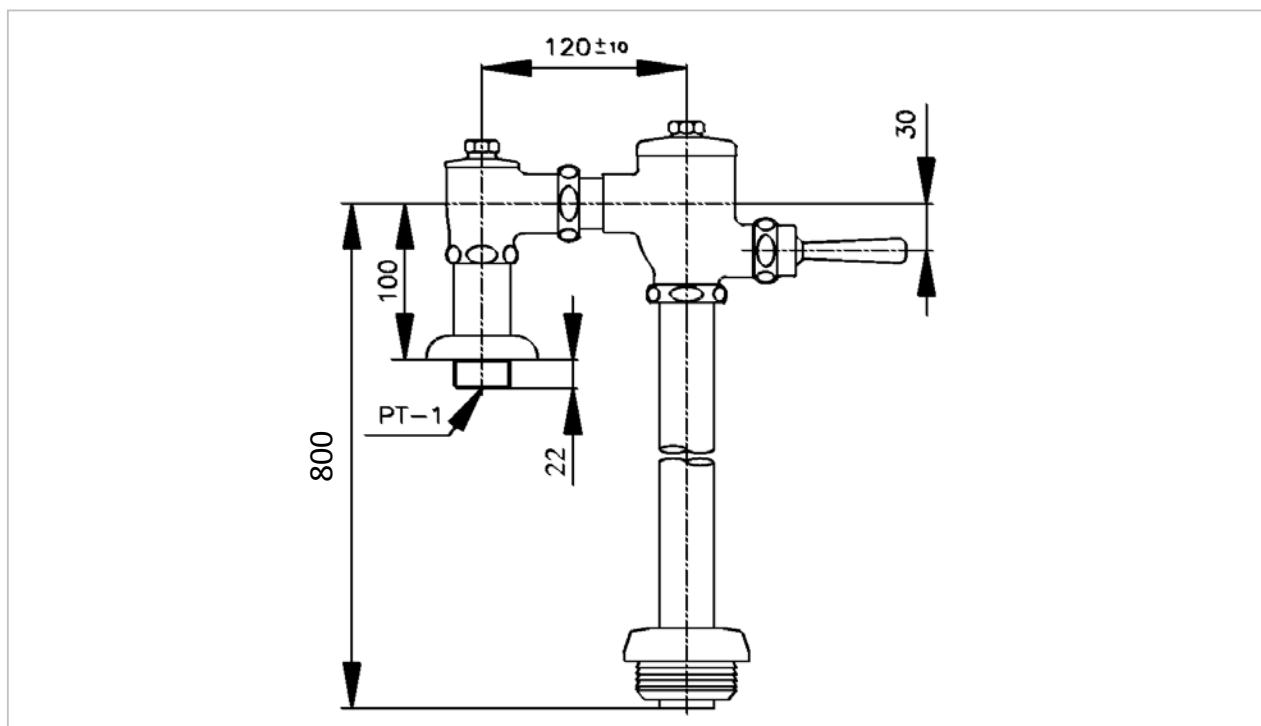

Suggestion Fittings & Parts

Remark : We reserve the right to change some parts for suitability.

TOTO (THAILAND) CO.,LTD

Bangkok Office : 598 Q House Ploenjit Building., G floor., Ploenchit Rd., Lumpini, Pathumwan, Bangkok. 10330 Thailand

Tel : +(66)2-650-9925(AUTO) Fax : +(66)2-650-9923-4

www.toto.co.th