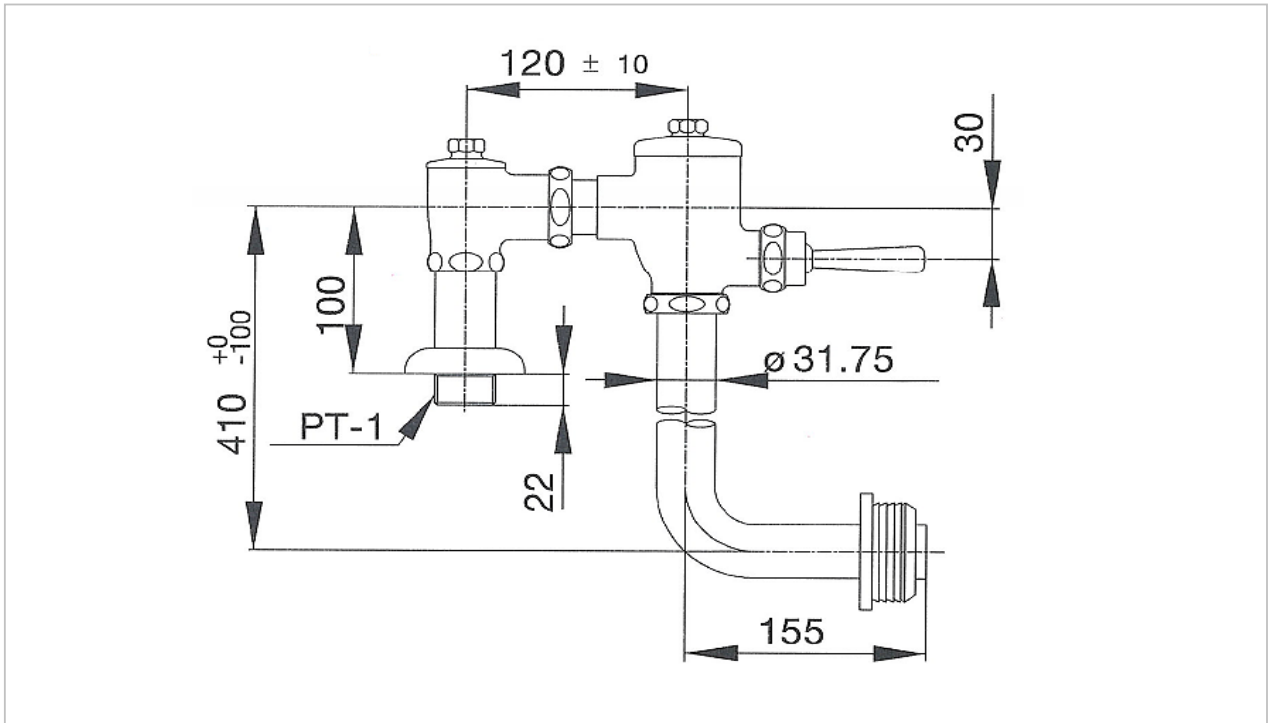

TOTO

FLUSH VALVE

TS404NL

Toilet Flush Valve

Product Features

Suggestion Fittings & Parts

Remark : We reserve the right to change some parts for suitability.

TOTO (THAILAND) CO.,LTD