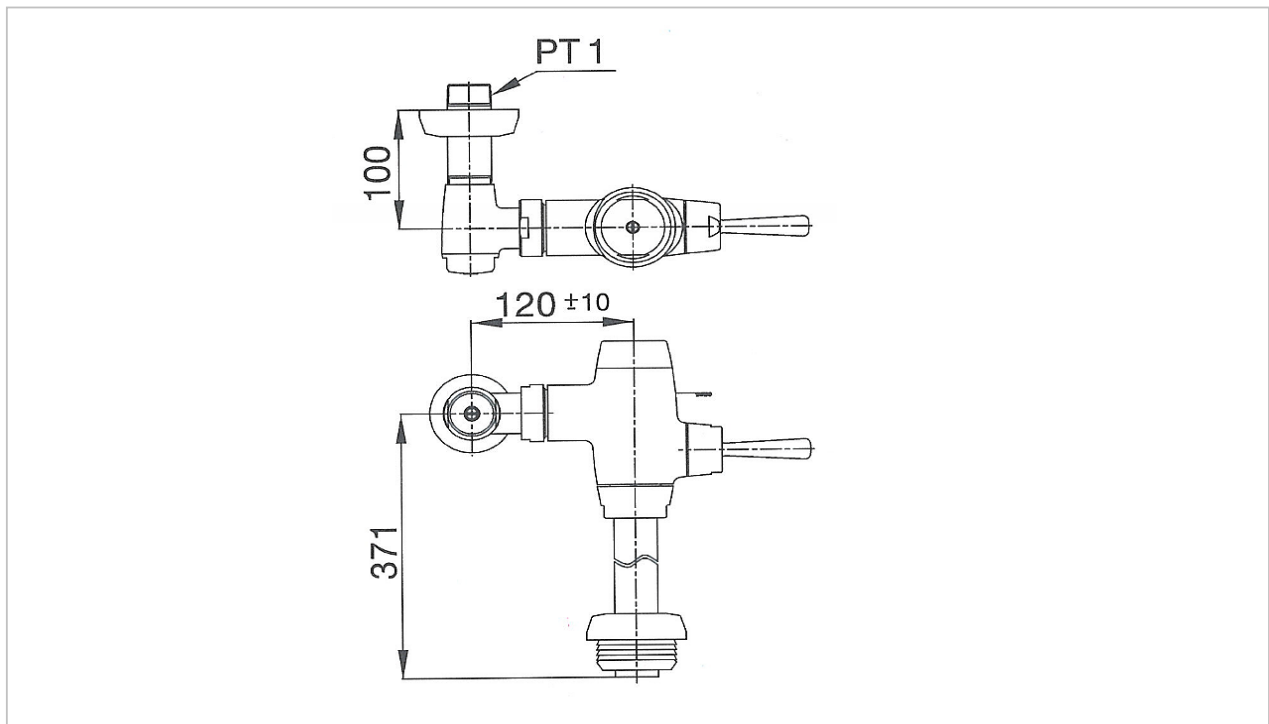

TOTO

FLUSH VALVE

TS404ENS

Toilet Flush Valve

Product Features

Suggestion Fittings & Parts

Remark : We reserve the right to change some parts for suitability.

TOTO (THAILAND) CO.,LTD