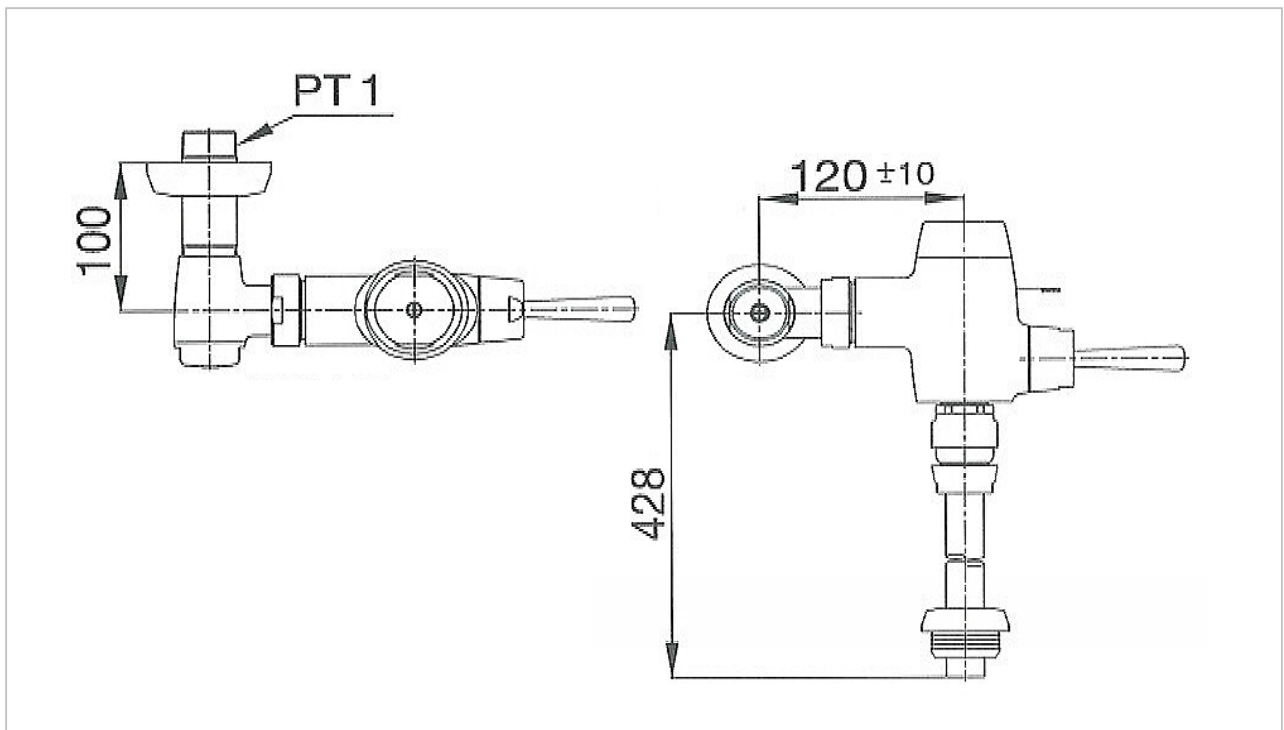

TOTO

FLUSH VALVE

TS404ENS

Toilet Flush Valve

Product Features

Suggestion Fittings & Parts

Remark : We reserve the right to change some parts for suitability.

TOTO (THAILAND) CO.,LTD