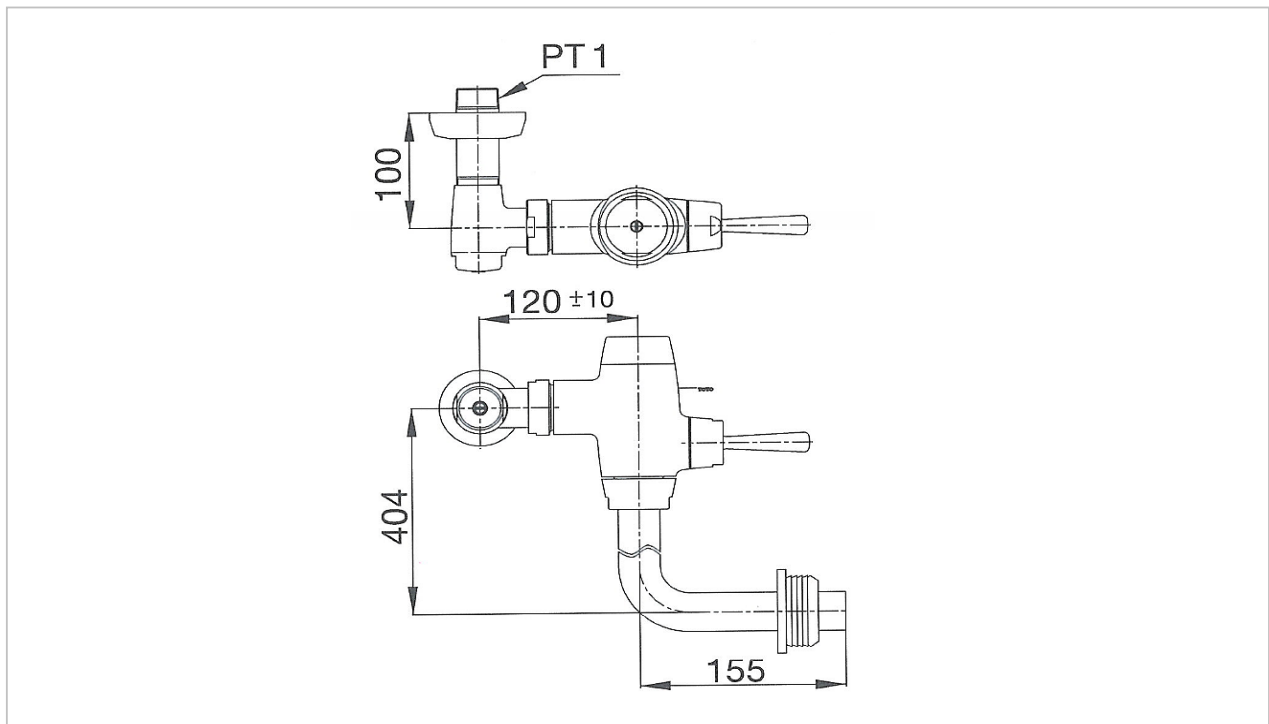

TOTO

FLUSH VALVE

TS404ENL

Toilet Flush Valve

Product Features

Suggestion Fittings & Parts

Remark : We reserve the right to change some parts for suitability.

TOTO (THAILAND) CO.,LTD