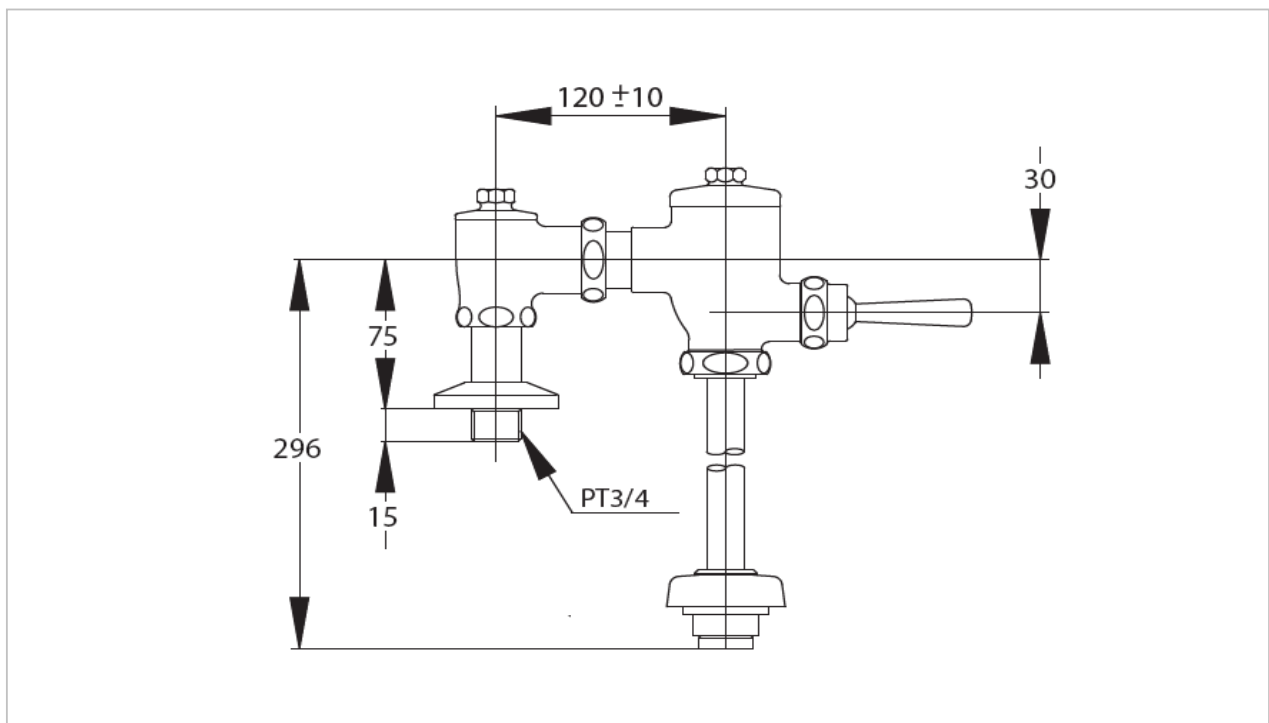

**TOTO**

**FLUSH VALVE**

**TS404DUF**

*Urinal Flush Valve*

Product Features

Suggestion Fittings & Parts

Remark : We reserve the right to change some parts for suitability.

TOTO (THAILAND) CO.,LTD