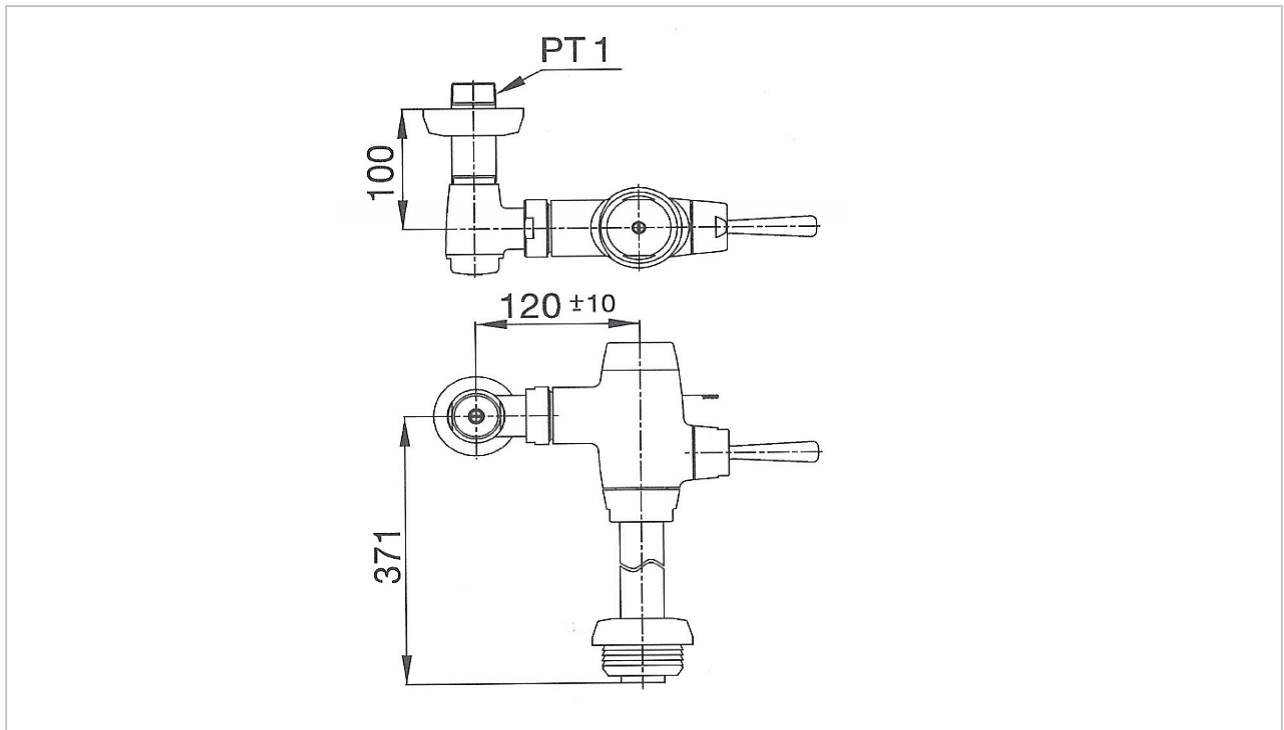

**TOTO**

**FLUSH VALVE**

**TS401ENS**

*Toilet Flush Valve*

Product Features

Suggestion Fittings & Parts

Remark : We reserve the right to change some parts for suitability.

TOTO (THAILAND) CO.,LTD